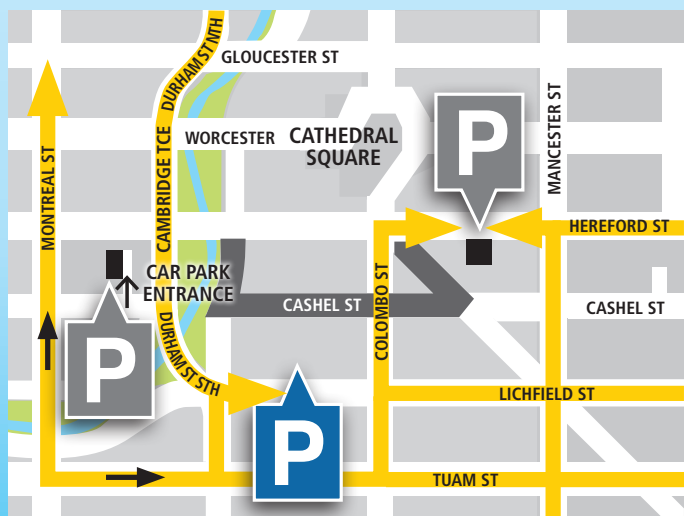

# Best routes to take to find a park

Park Smarter use the handy TFC parking map & the C.C.C ParkSmart webpage to plan where you park in the City.

Plan your parking at [www.ccc.govt.nz/parksmart](http://www.ccc.govt.nz/parksmart)

## Best access routes to the CBD

## Best exit routes from the CBD

Central City parking is a work in progress.

Current as at 4 December 2018