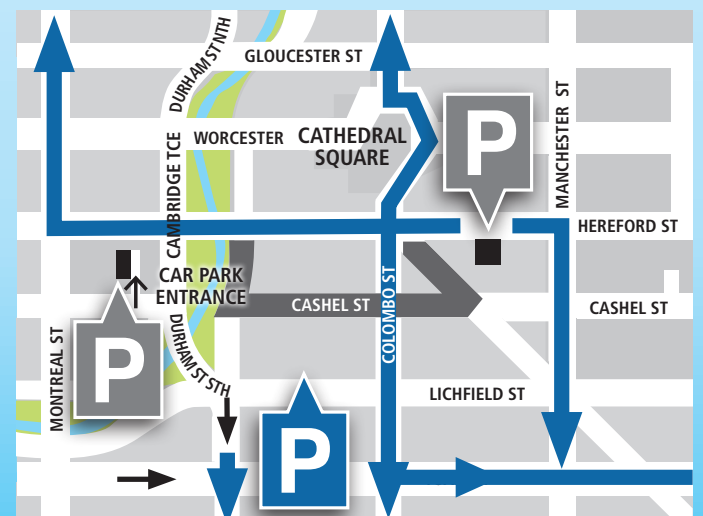

# Best routes to take to find a park

Park Smarter use the handy TFC parking map & the C.C.C ParkSmart webpage to plan where you park in the City.

Plan your parking at [www.ccc.govt.nz/parksmart](http://www.ccc.govt.nz/parksmart)

## Best access routes to the CBD

## Best exit routes from the CBD

Central City parking is a work in progress.

Current as at 4 December 2018