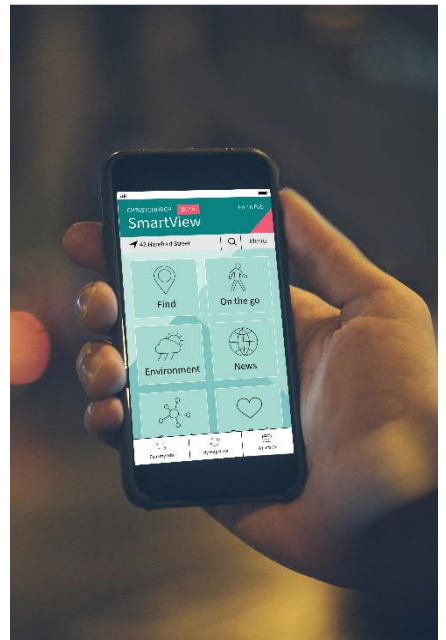

# SmartView User Guide

smartview.ccc.govt.nz

## Welcome to SmartView

From Smart Cities Christchurch

SmartView gives you access to a range of real-time information about Christchurch.

It includes data on:

-  where mountain bike tracks are and whether they're open
-  where the nearest bus stop is and what time the next bus arrives
-  environmental data like air quality, tides, and recent earthquakes
-  how to get to places and events
-  where to see street art
-  what the weather's doing
-  arrivals and departures at the airport

### How to use SmartView

All you need is a device with a web browser and an internet connection. To get the most out of SmartView, make sure you have location services (GPS) turned on.

SmartView does not track your location or any personal data.

## Map View

Use the map to get a visual overview of features, events, and amenities, or to find services near you.