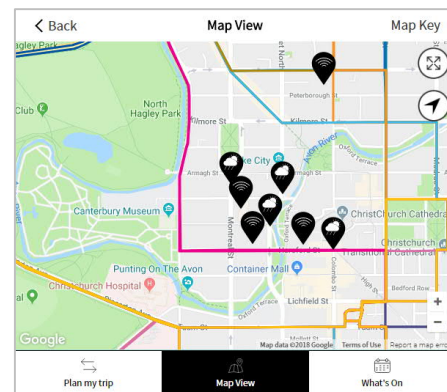

Plan my trip

Plan My Trip helps you work out the best way to get where you need to go.

The starting point defaults to your current location. You can set the start or destination by typing in an address, or the name of a location.

From
53 Hereford Street

To
christch

- Christchurch
- Christchurch Central
- Christchurch Airport
- Christchurch International Airport (CHC)
- Christchurch Hospital

Use the buttons at the top to choose your preferred transport methods. The journey planner will show the best routes.

Plan My Trip

Walk Cycle Bus Drive

From
53 Hereford Street

To
Christchurch Airport

Plan my trip

Distance: 10.0 km
Duration: 18 mins

Plan my trip Map View What's On

Use the Map View icon to view a route on the map.

Distance: 10.2 km
Duration: 20 mins
53 Hereford St - Memorial Ave - 60 Durey Rd

Map

Map View

Use the map to get a visual overview of features, events, and amenities, or to find services near you.

TIP

Not every type of data will appear on the map. For text-based information (like news headlines), rather than location-specific features, look in the main menu instead.