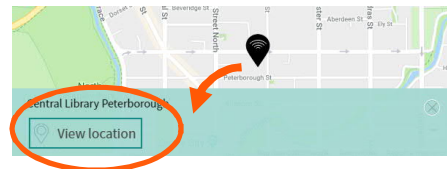

Distance: 10.2 km  
Duration: 20 mins  
53 Hereford St - Memorial Ave - 60 Durey Rd

Map

## Map View

Use the map to get a visual overview of features, events, and amenities, or to find services near you.

Tap Map Key to choose what data layers to display on the map.

Map Key

- All
- Find (2)
- On the go (2)
- Petrol stations
- Bus network map
- Bus stops
- Cycle routes
- Road works
- Closed roads
- Traffic
- Parking
- Environment
- Connect