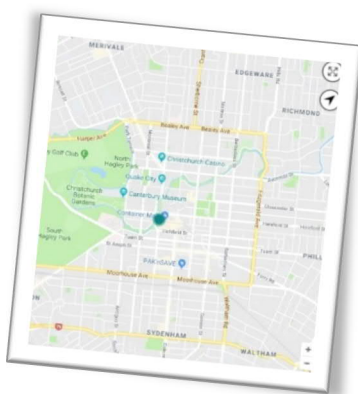

## Welcome to SmartView

From Smart Cities Christchurch

SmartView gives you access to a range of real-time information about Christchurch.

It includes data on:

-  where mountain bike tracks are and whether they're open
-  where the nearest bus stop is and what time the next bus arrives
-  environmental data like air quality, tides, and recent earthquakes
-  how to get to places and events
-  where to see street art
-  what the weather's doing
-  arrivals and departures at the airport

Distance: 10.2 km  
Duration: 20 mins  
53 Hereford St - Memorial Ave - 60 Durey Rd

Map

## Map View

Use the map to get a visual overview of features, events, and amenities, or to find services near you.

# Popular links

See pictures of all of Christchurch's exciting new street art and where to find them.

See how many spaces are available in real-time for our parking buildings.

Find free WiFi hotspots nearest to your location.