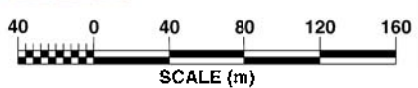

KEY

10 km/h SPEED LIMIT
30 km/h SPEED LIMIT

COPYRIGHT © AERIAL PHOTOGRAPHY TERRALINK INTERNATIONAL LIMITED

CHRISTCHURCH CITY SPEED LIMIT MAPS

BERESFORD STREET CAR PARKING AREAS

ISSUE DATE 30 NOV 2008

SL15

SHEET 1 | CAD No 1G030815