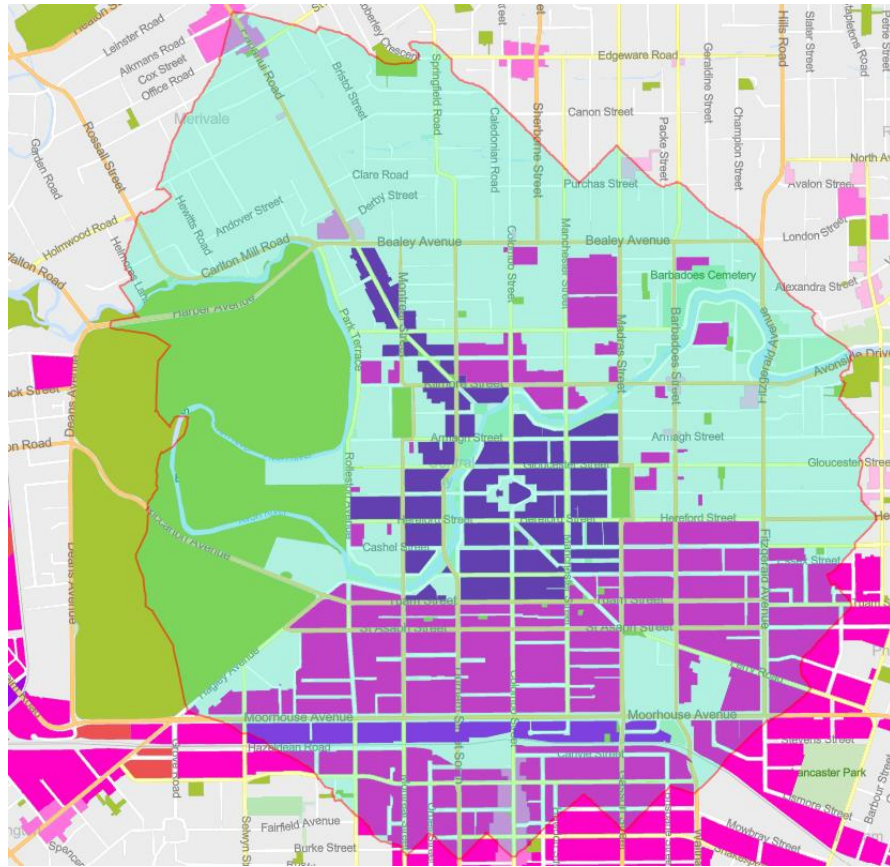

Spatial overview of walking catchments and accessibility

Commercial and open space zones with 1,200m walking catchment

Accessibility scoring with 1,200m walking catchment

Commercial and open space zones with 1,800m walking catchment

Accessibility scoring with 1,800m walking catchment