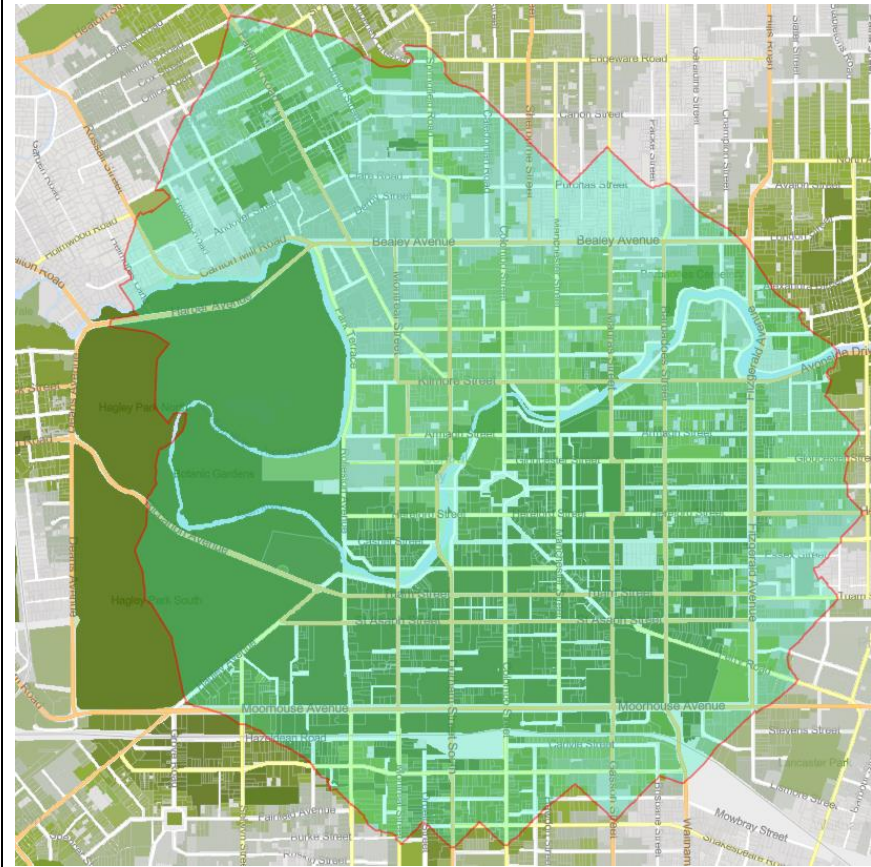

Spatial overview of walking catchments and accessibility

Commercial and open space zones with 1,200m walking catchment

Accessibility scoring with 1,200m walking catchment

Commercial and open space zones with 1,800m walking catchment

Accessibility scoring with 1,800m walking catchment