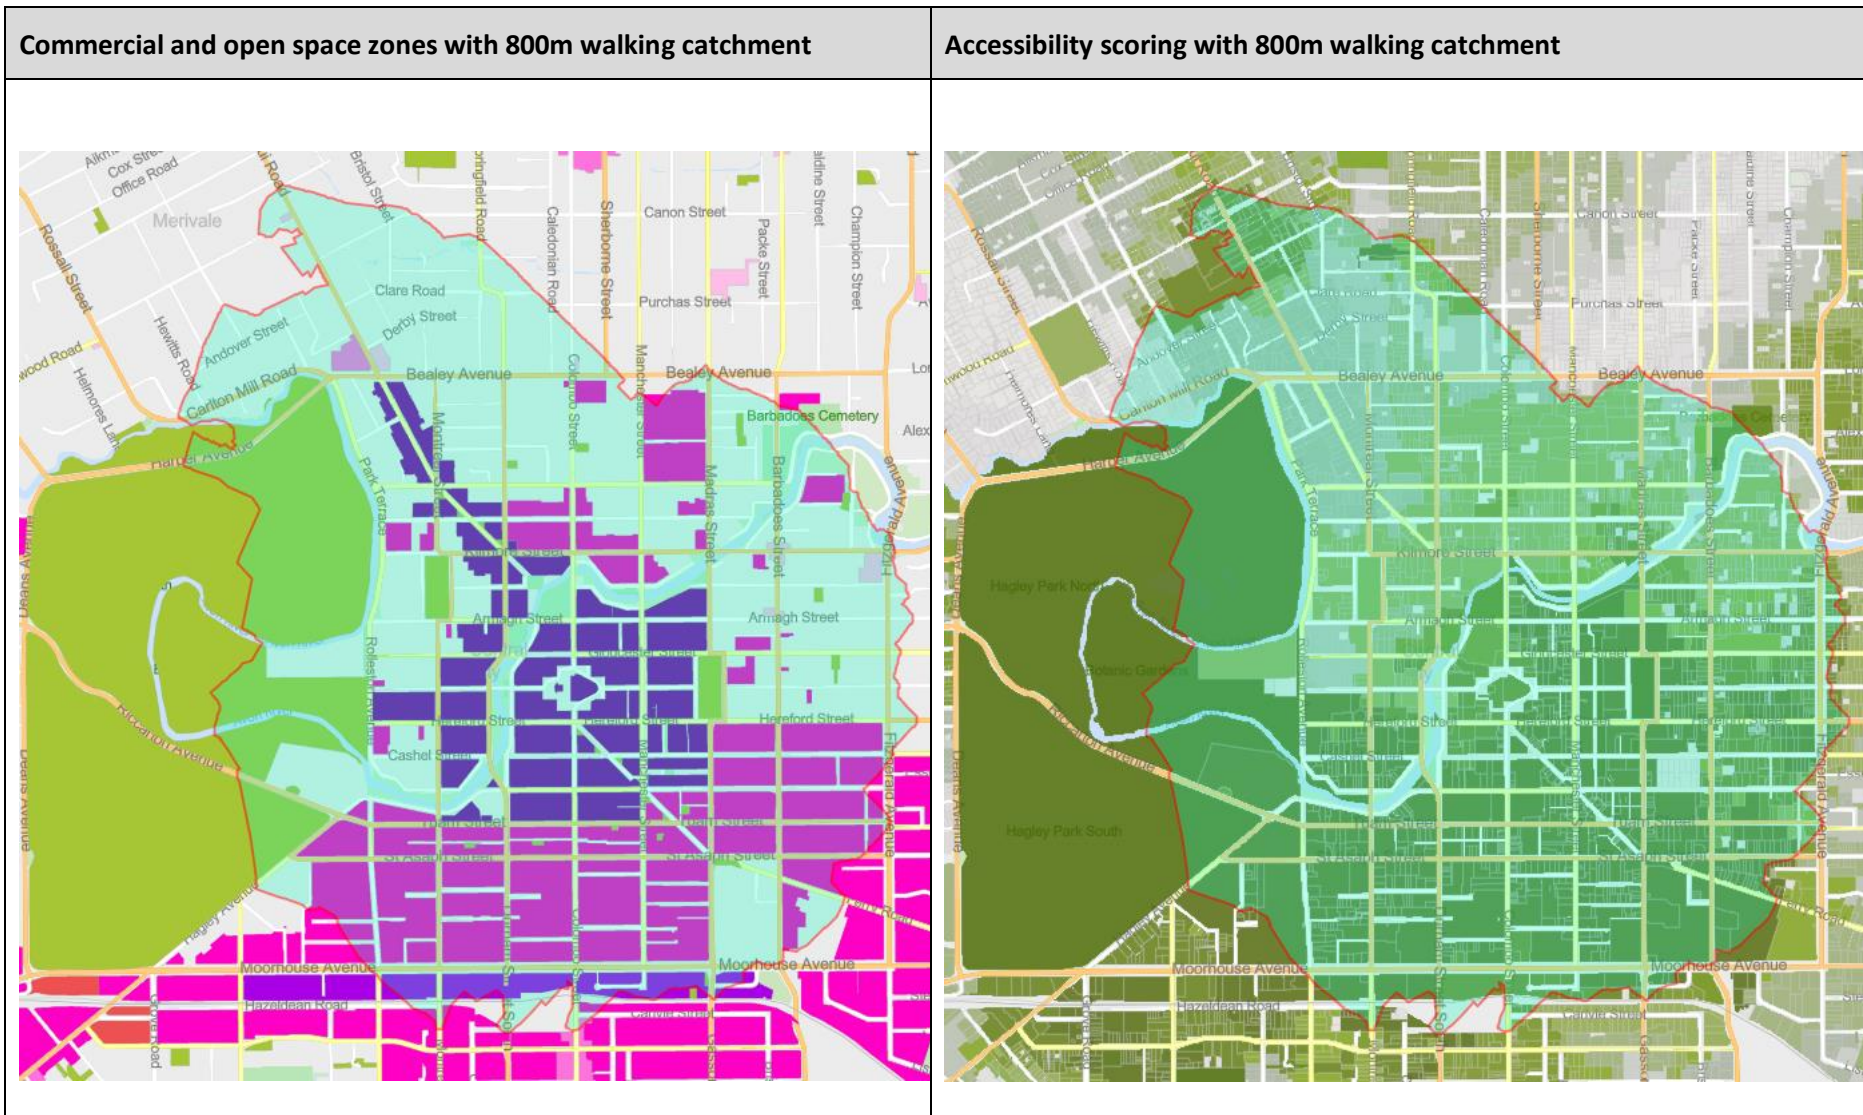

Spatial overview of walking catchments and accessibility

Commercial and open space zones with 1,200m walking catchment

Accessibility scoring with 1,200m walking catchment

Commercial and open space zones with 1,800m walking catchment

Accessibility scoring with 1,800m walking catchment