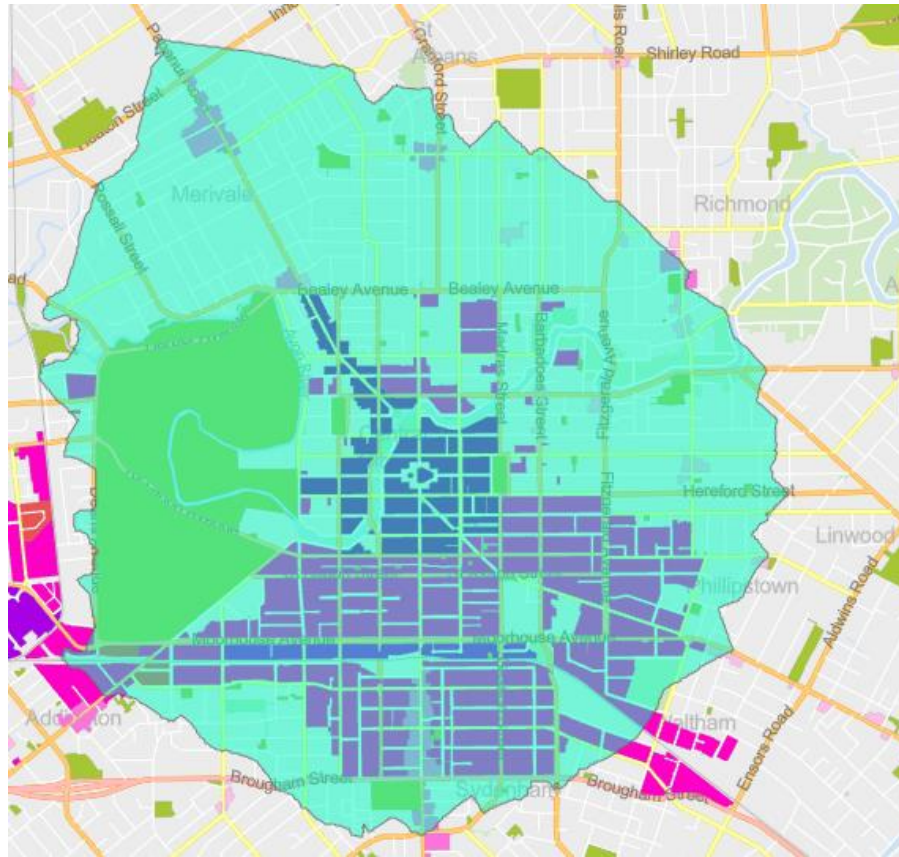

Spatial overview of walking catchments and accessibility

Commercial and open space zones with 1,200m walking catchment

Accessibility scoring with 1,200m walking catchment

Commercial and open space zones with 1,800m walking catchment

Accessibility scoring with 1,800m walking catchment