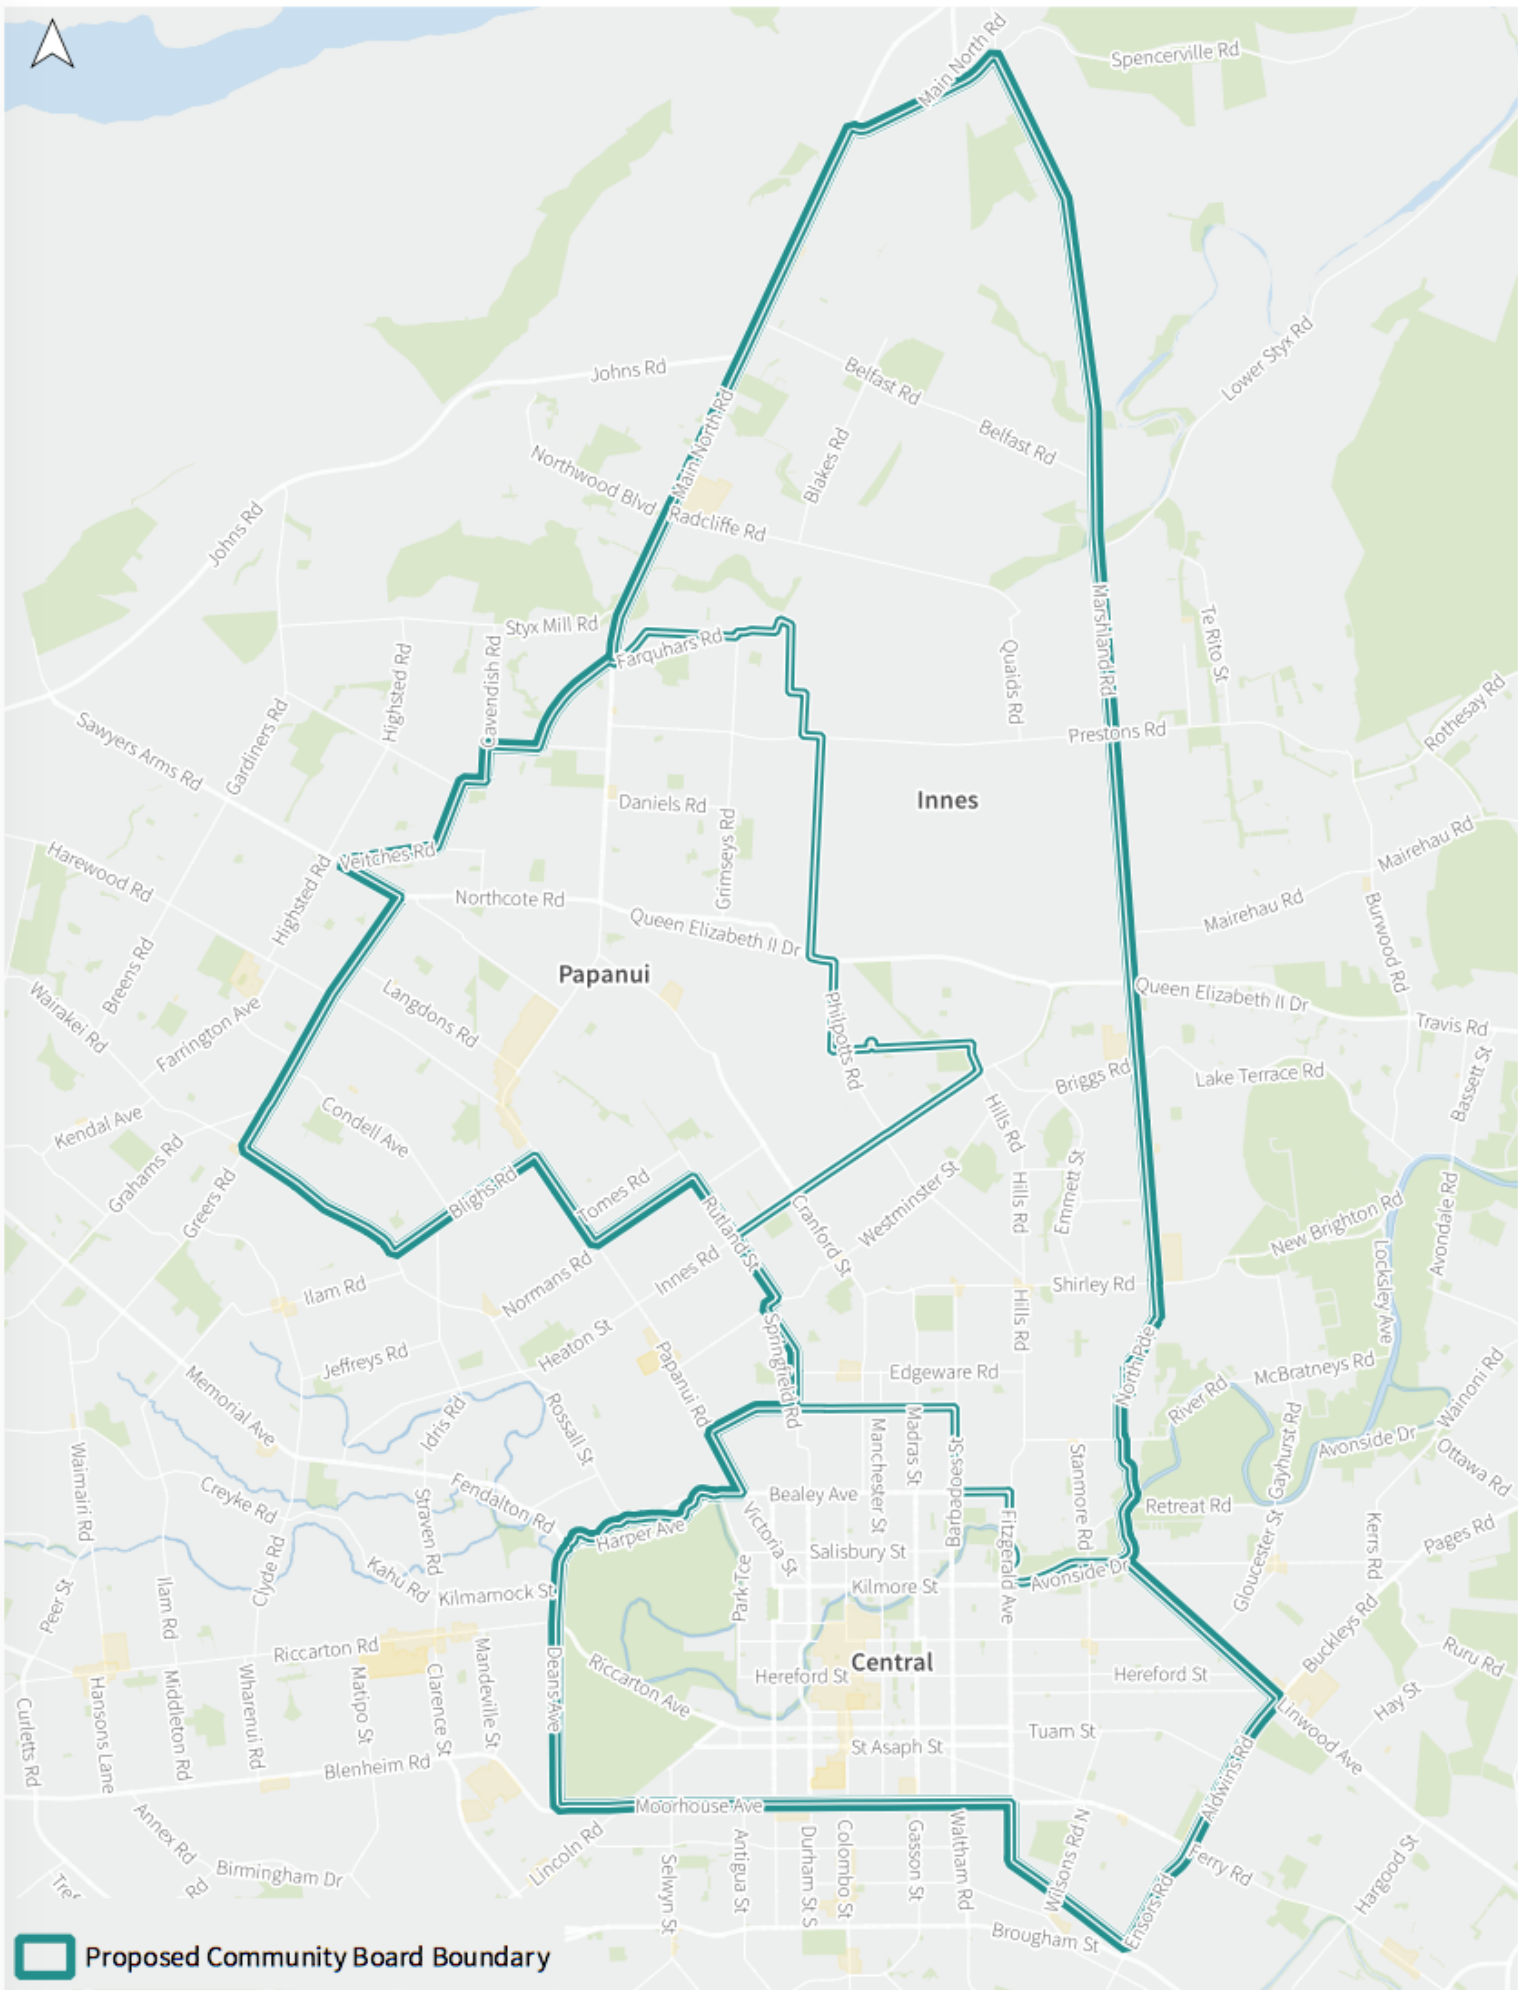

Christchurch City Council Representation Review 2021

Proposed Waitai/Coastal-Burwood-Linwood Community Board

Population | 77040

Christchurch City Council Representation Review 2021

Proposed Waihoru/Spreydon-Cashmere-Heathcote Community Board

Population | 77250

Christchurch City Council Representation Review 2021

Proposed Waipuna/Halswell-Hornby-Riccarton Community Board

Population | 75710

Christchurch City Council Representation Review 2021

Proposed Waipapa/Papanui-Innes-Central Community Board

Population | 75520