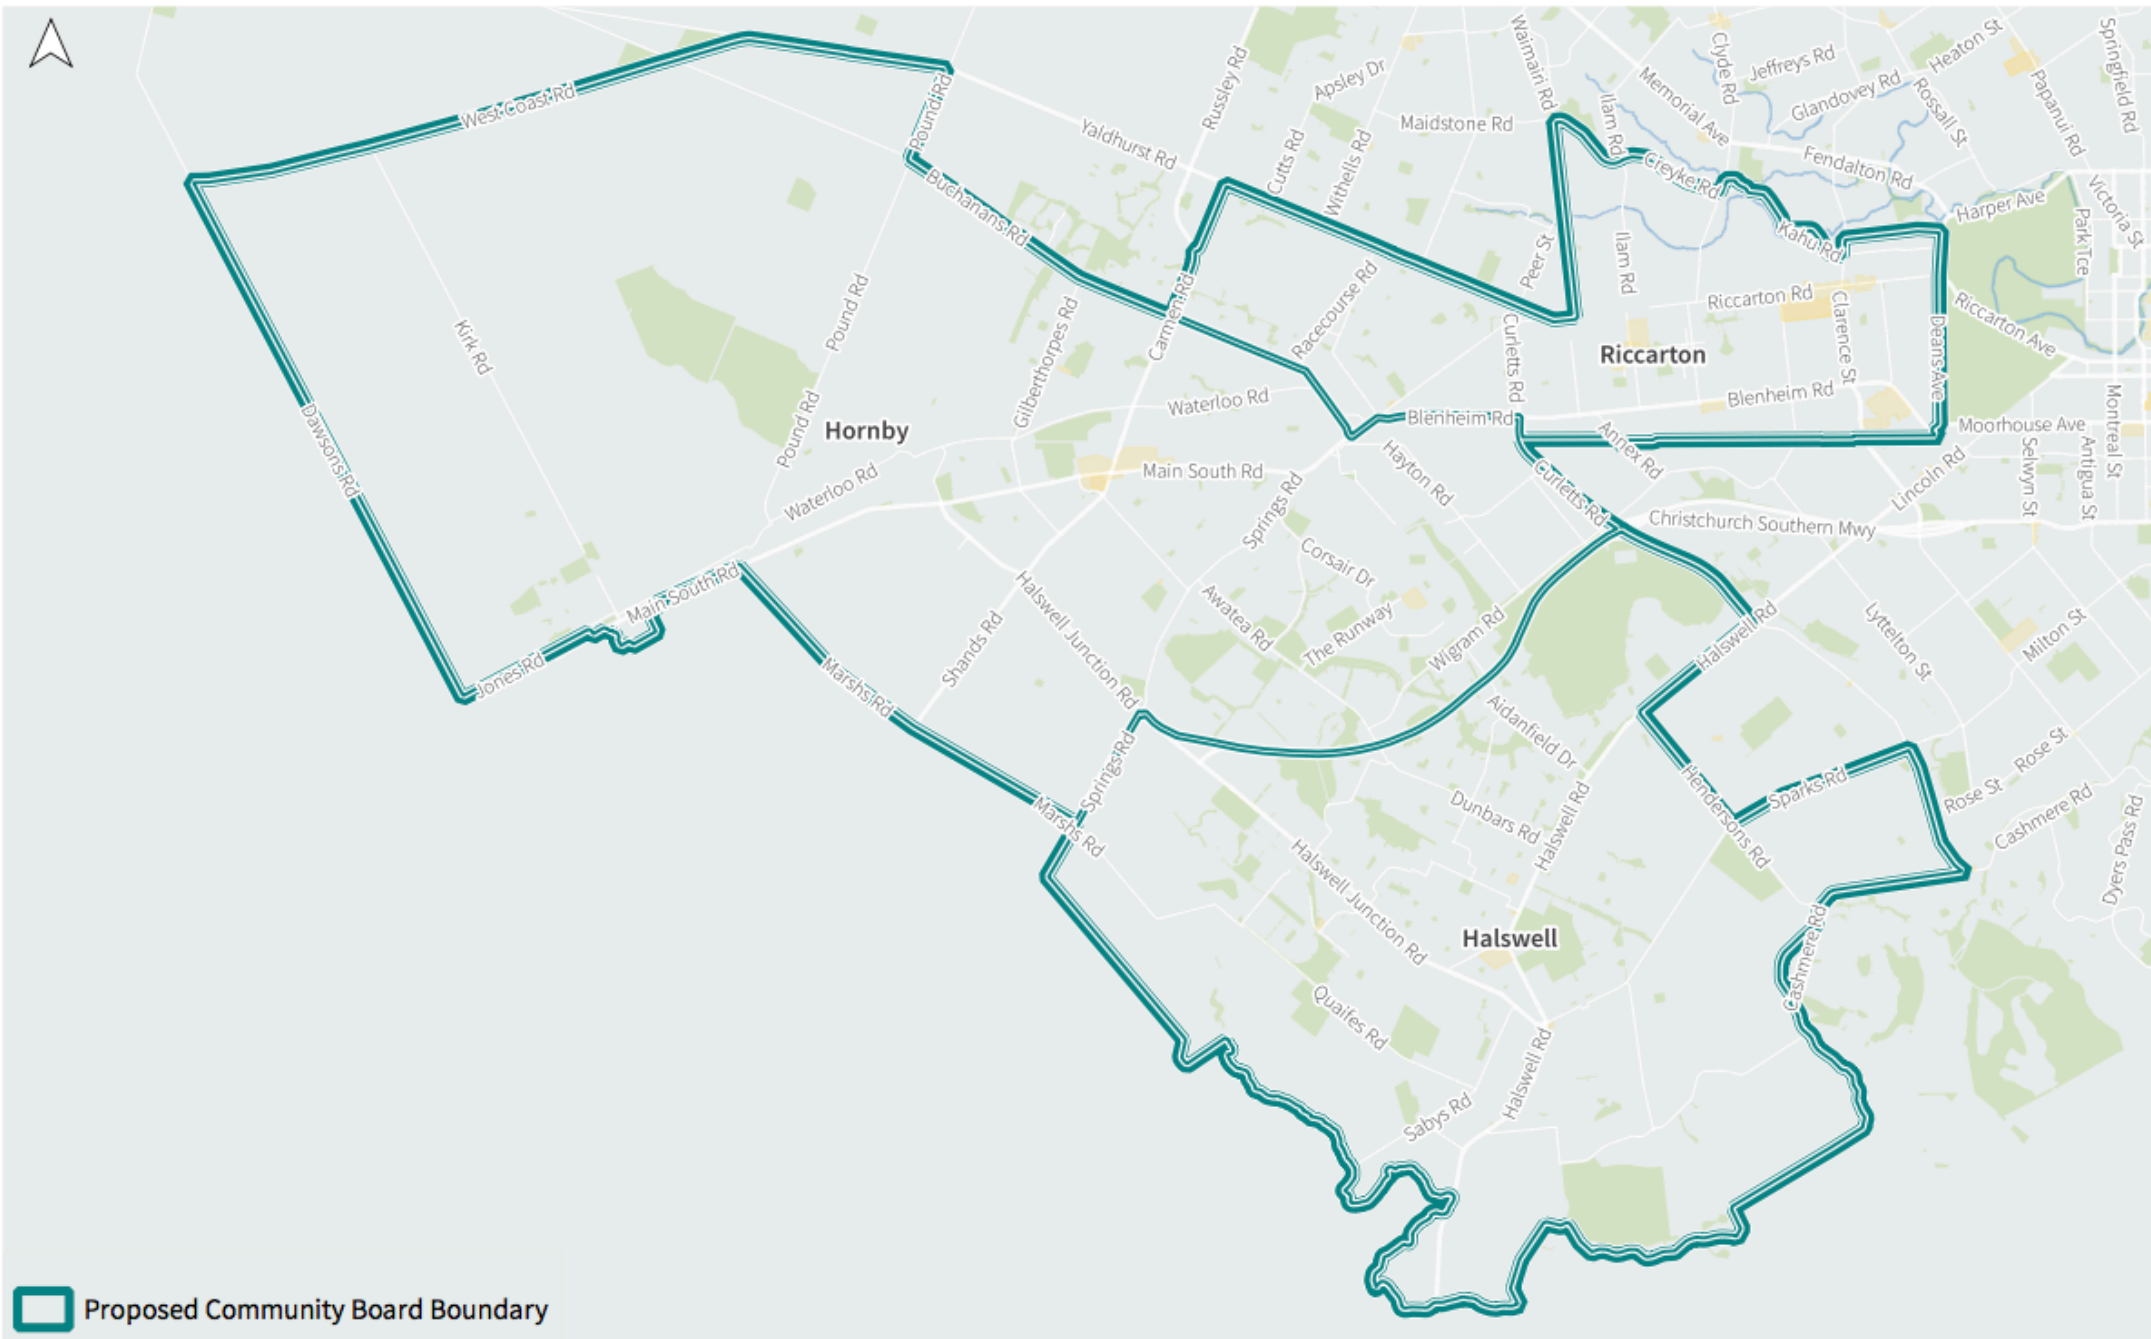

Christchurch City Council Representation Review 2021

Proposed Waitai/Coastal-Burwood-Linwood Community Board

Population | 77040

Christchurch City Council Representation Review 2021

Proposed Waihoru/Spreydon-Cashmere-Heathcote Community Board

Population | 77250

Christchurch City Council Representation Review 2021

Proposed Waipuna/Halswell-Hornby-Riccarton Community Board

Population | 75710

Christchurch City Council Representation Review 2021

Proposed Waipapa/Papanui-Innes-Central Community Board

Population | 75520