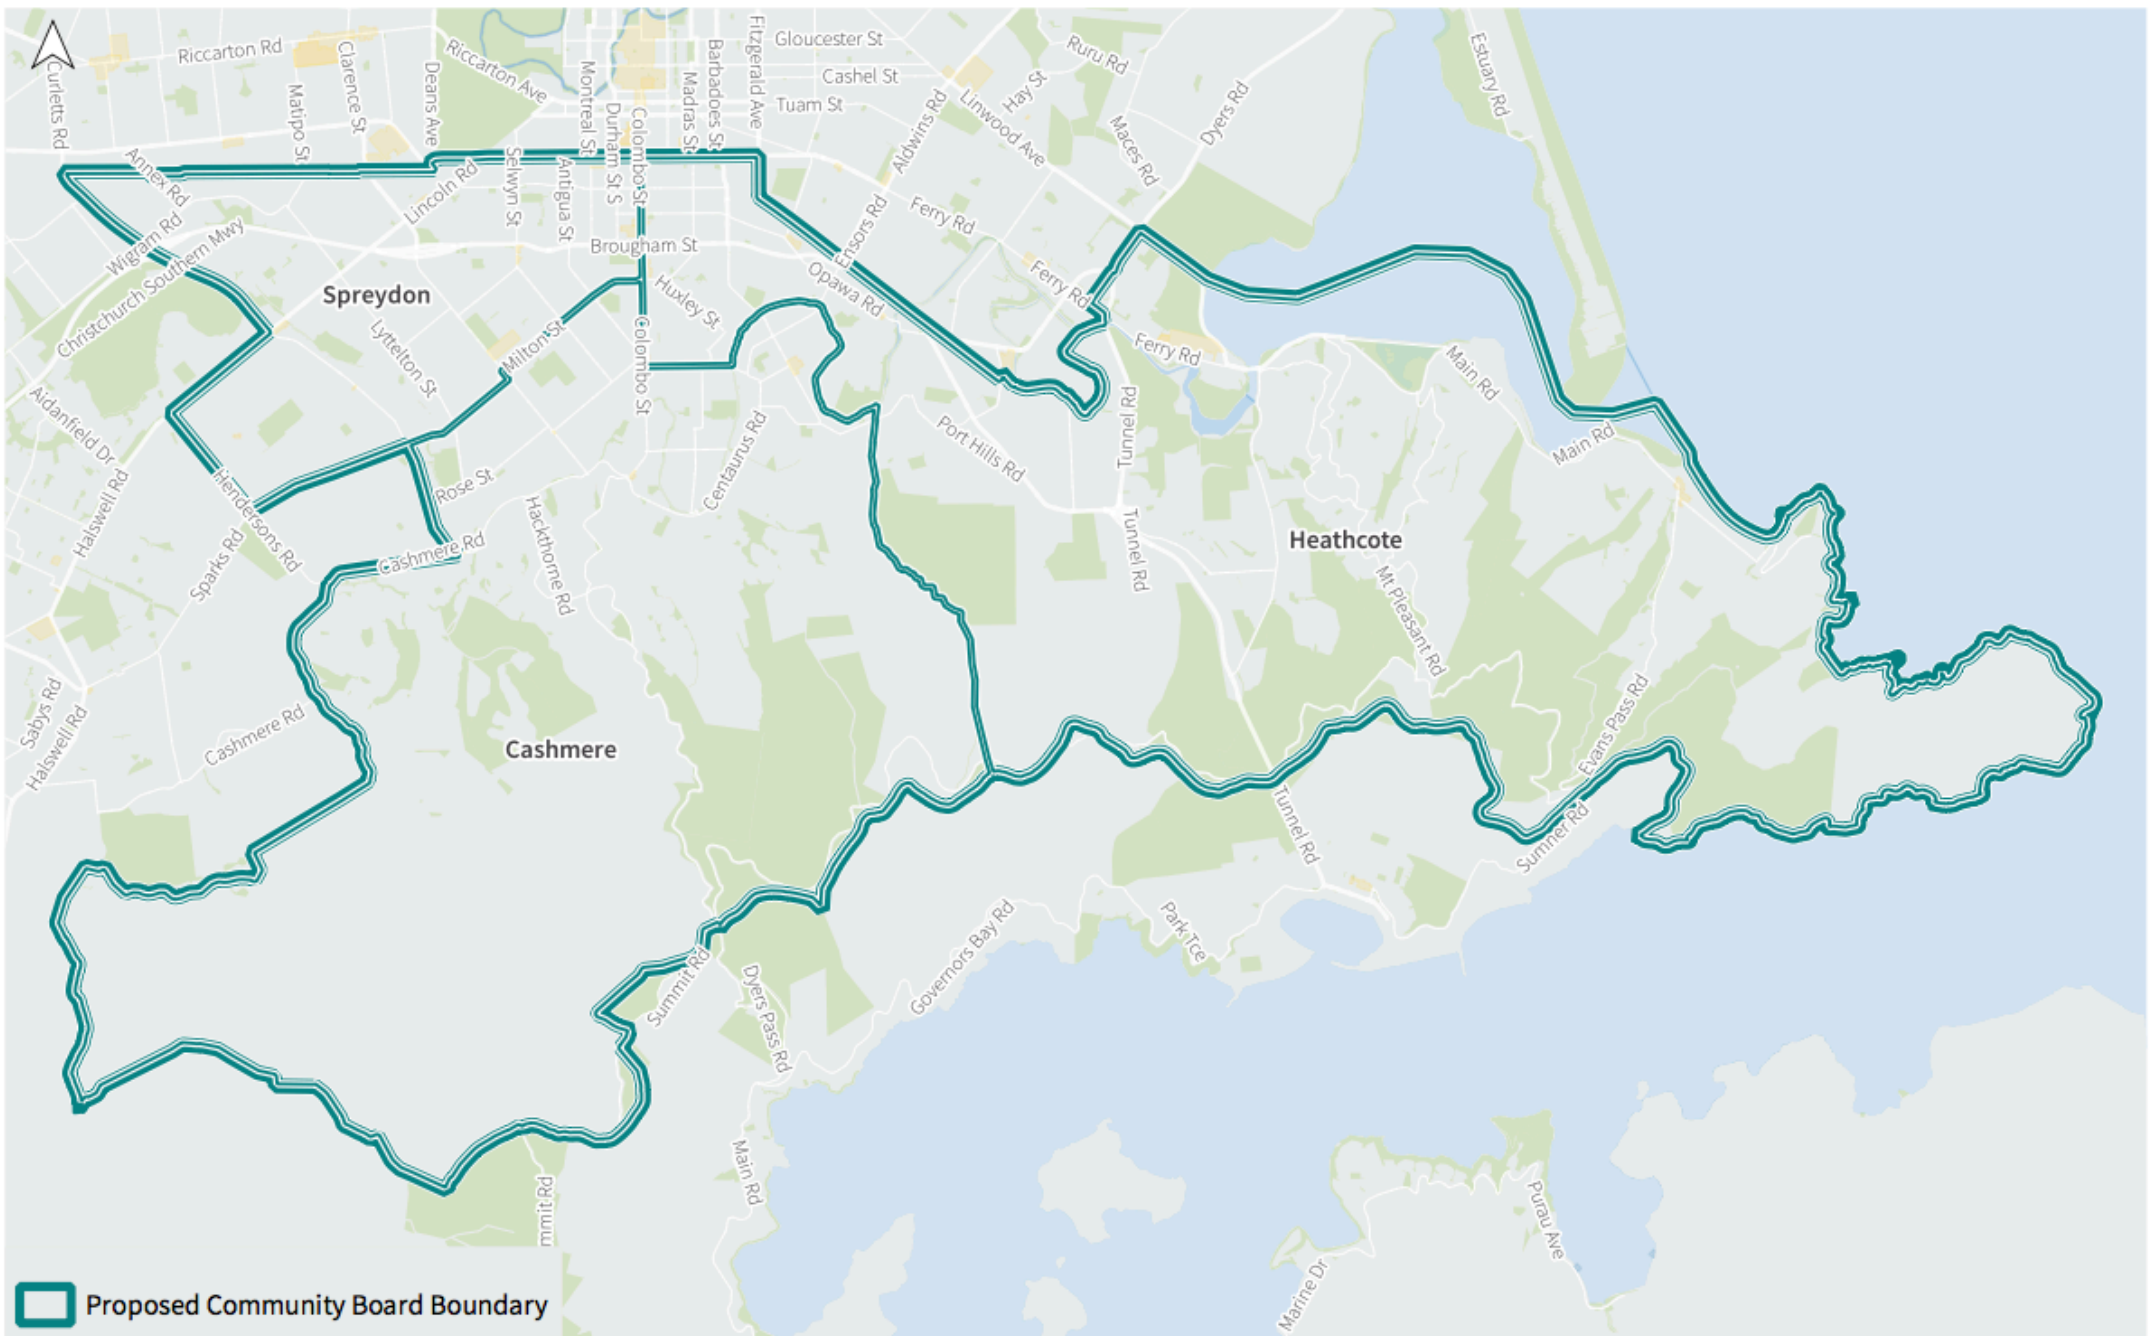

Christchurch City Council Representation Review 2021

Proposed Waitai/Coastal-Burwood-Linwood Community Board

Population | 77040

Christchurch City Council Representation Review 2021

Proposed Waihoru/Spreydon-Cashmere-Heathcote Community Board

Population | 77250

Christchurch City Council Representation Review 2021

Proposed Waipuna/Halswell-Hornby-Riccarton Community Board

Population | 75710

Christchurch City Council Representation Review 2021

Proposed Waipapa/Papanui-Innes-Central Community Board

Population | 75520