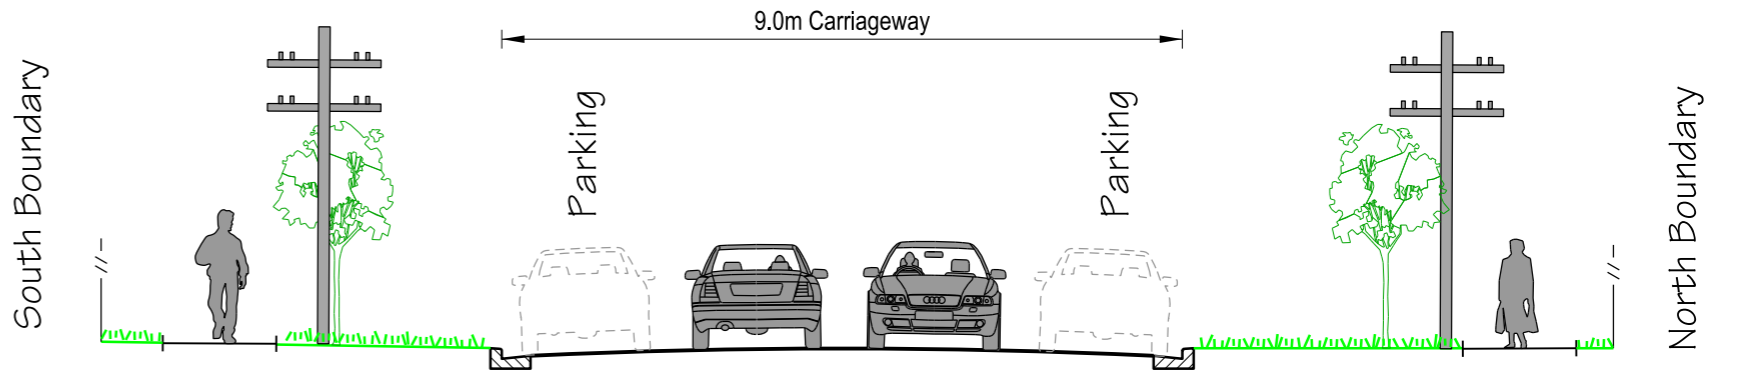

Red Maple (*Acer rubrum* 'Columnare')

Kowhai (*Sophora microphylla*)

**Typical Cross Section**  
not to scale

KEY	
	Existing Kerb
	Proposed Kerb
	No Stopping
	Grass
	Landscape Planting
	Patterned Surface
	Residential Red Zone
	Tactile Pavers
	Existing Tree
	Proposed Tree:
	Kowhai ( <i>Sophora microphylla</i> )