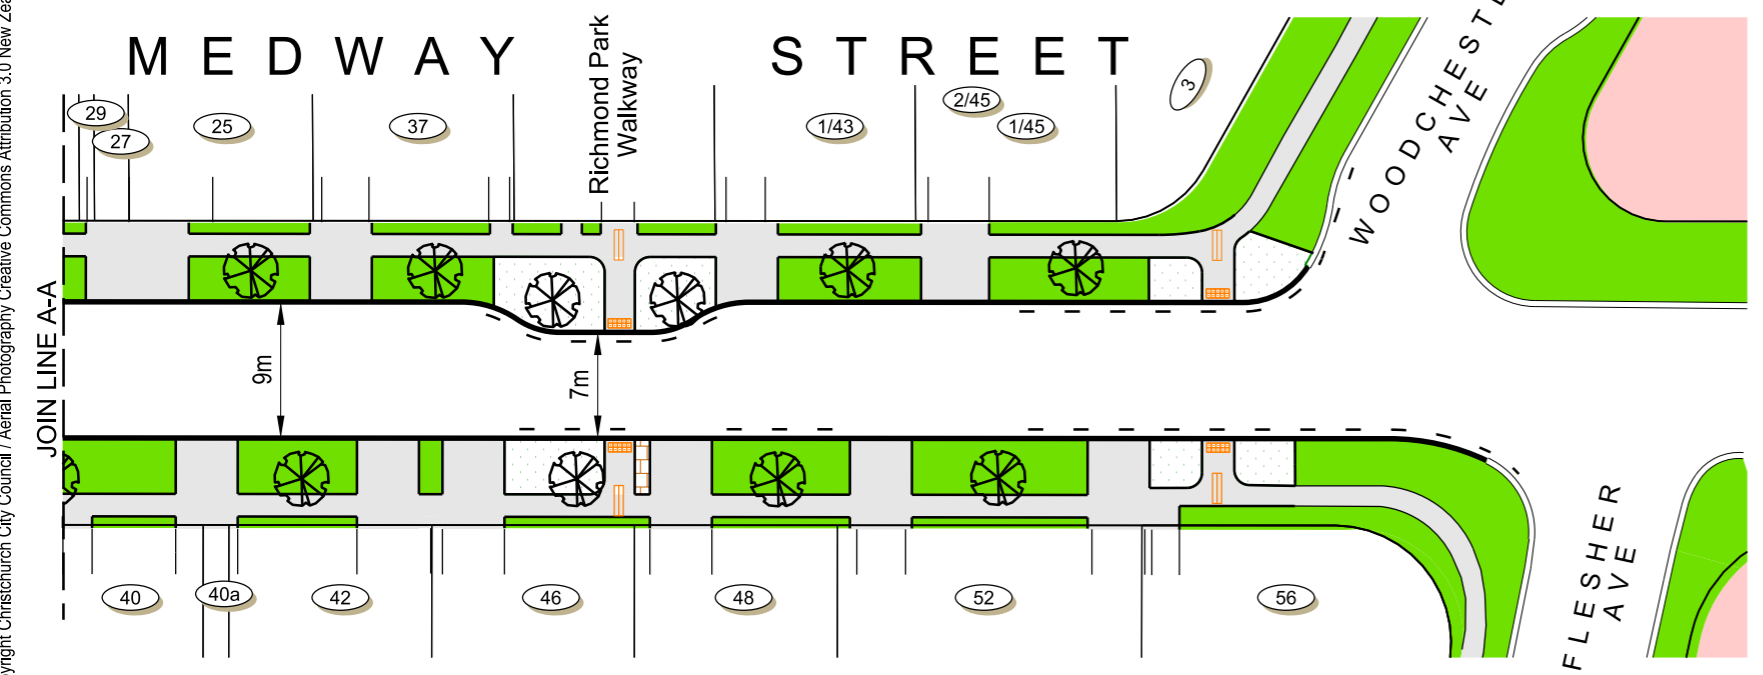

Red Maple (*Acer rubrum* 'Columnare')

Kowhai (*Sophora microphylla*)

**Typical Cross Section**  
not to scale

KEY	
	Existing Kerb
	Proposed Kerb
	No Stopping
	Grass
	Landscape Planting
	Patterned Surface
	Residential Red Zone
	Tactile Pavers
	Existing Tree
	Proposed Tree:
	Kowhai ( <i>Sophora microphylla</i> )