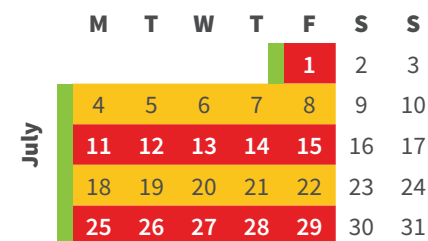

Wheelie Bin Collection Days 2022

 **Green Bin**
Weekly

 **Red Bin**
Fortnightly

 **Yellow Bin**
Fortnightly

 **Public Holiday**
No collection this day
(Bins collected the next day)

 **Alternative collection day**
Put your bins out for collection before 6am on the day after your normal collection day

Please remember:

- Put relevant bins out before 6am on these days
- Yellow bin recycling – Give bottles and containers a rinse, make sure they are loose, and put lids in the red bin
- Download the **Christchurch Bins** app