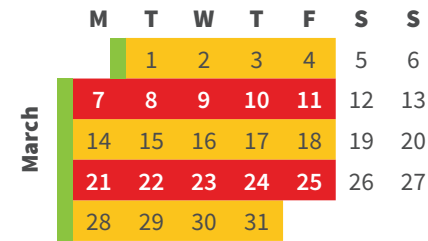

Wheelie Bin Collection Days 2022

 **Green Bin**
Weekly

 **Red Bin**
Fortnightly

 **Yellow Bin**
Fortnightly

 **Public Holiday**
No collection this day
(Bins collected the next day)

 **Alternative collection day**
Put your bins out for collection before 6am on the day after your normal collection day

Please remember:

- Put relevant bins out before 6am on these days
- Yellow bin recycling – Give bottles and containers a rinse, make sure they are loose, and put lids in the red bin
- Download the **Christchurch Bins** app