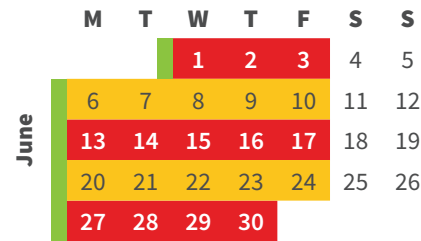

Wheelie Bin Collection Days 2022

 **Green Bin**
Weekly

 **Red Bin**
Fortnightly

 **Yellow Bin**
Fortnightly

 **Public Holiday**
No collection this day
(Bins collected the next day)

 **Alternative collection day**
Put your bins out for collection before 6am on the day after your normal collection day

Please remember:

- Put relevant bins out before 6am on these days
- Yellow bin recycling – Give bottles and containers a rinse, make sure they are loose, and put lids in the red bin
- Download the **Christchurch Bins** app