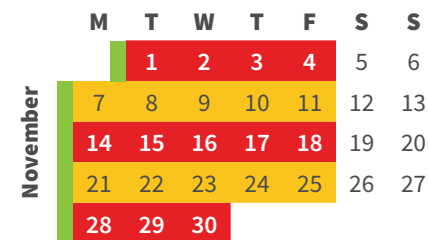

Wheelie Bin Collection Days 2022

 **Green Bin**
Weekly

 **Red Bin**
Fortnightly

 **Yellow Bin**
Fortnightly

 **Public Holiday**
No collection this day
(Bins collected the next day)

 **Alternative collection day**
Put your bins out for collection before 6am on the day after your normal collection day

Please remember:

- Put relevant bins out before 6am on these days
- Yellow bin recycling – Give bottles and containers a rinse, make sure they are loose, and put lids in the red bin
- Download the **Christchurch Bins** app