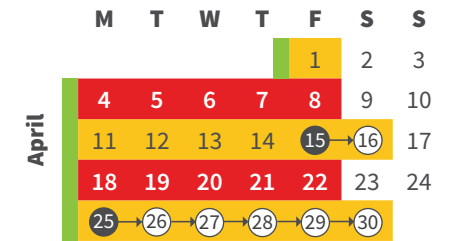

Wheelie Bin Collection Days 2022

 **Green Bin**
Weekly

 **Red Bin**
Fortnightly

 **Yellow Bin**
Fortnightly

 **Public Holiday**
No collection this day
(Bins collected the next day)

 **Alternative collection day**
Put your bins out for collection before 6am on the day after your normal collection day

Please remember:

- Put relevant bins out before 6am on these days
- Yellow bin recycling – Give bottles and containers a rinse, make sure they are loose, and put lids in the red bin
- Download the **Christchurch Bins** app