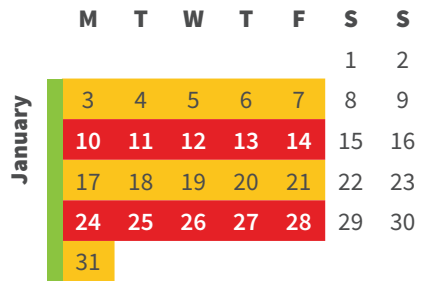

Wheelie Bin Collection Days 2022

 **Green Bin**
Weekly

 **Red Bin**
Fortnightly

 **Yellow Bin**
Fortnightly

 **Public Holiday**
No collection this day
(Bins collected the next day)

 **Alternative collection day**
Put your bins out for collection before 6am on the day after your normal collection day

Please remember:

- Put relevant bins out before 6am on these days
- Yellow bin recycling – Give bottles and containers a rinse, make sure they are loose, and put lids in the red bin
- Download the **Christchurch Bins** app