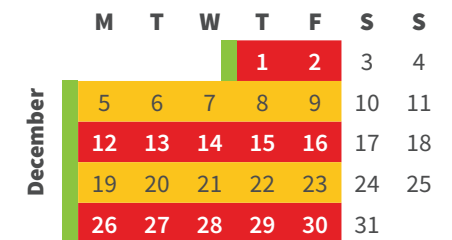

Wheelie Bin Collection Days 2022

 **Green Bin**
Weekly

 **Red Bin**
Fortnightly

 **Yellow Bin**
Fortnightly

 **Public Holiday**
No collection this day
(Bins collected the next day)

 **Alternative collection day**
Put your bins out for collection before 6am on the day after your normal collection day

Please remember:

- Put relevant bins out before 6am on these days
- Yellow bin recycling – Give bottles and containers a rinse, make sure they are loose, and put lids in the red bin
- Download the **Christchurch Bins** app