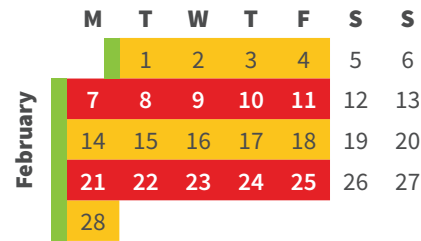

Wheelie Bin Collection Days 2022

 **Green Bin**
Weekly

 **Red Bin**
Fortnightly

 **Yellow Bin**
Fortnightly

 **Public Holiday**
No collection this day
(Bins collected the next day)

 **Alternative collection day**
Put your bins out for collection before 6am on the day after your normal collection day

Please remember:

- Put relevant bins out before 6am on these days
- Yellow bin recycling – Give bottles and containers a rinse, make sure they are loose, and put lids in the red bin
- Download the **Christchurch Bins** app