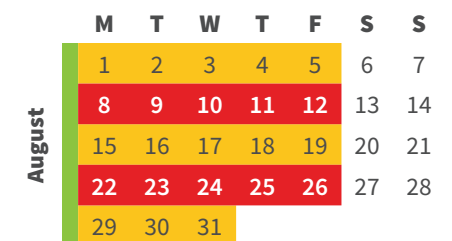

Wheelie Bin Collection Days 2022

 **Green Bin**
Weekly

 **Red Bin**
Fortnightly

 **Yellow Bin**
Fortnightly

 **Public Holiday**
No collection this day
(Bins collected the next day)

 **Alternative collection day**
Put your bins out for collection before 6am on the day after your normal collection day

Please remember:

- Put relevant bins out before 6am on these days
- Yellow bin recycling – Give bottles and containers a rinse, make sure they are loose, and put lids in the red bin
- Download the **Christchurch Bins** app