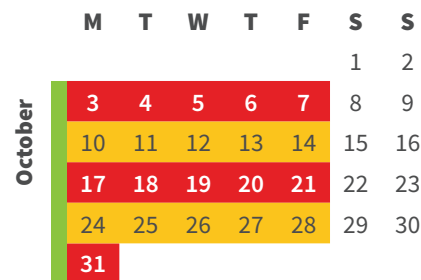

Wheelie Bin Collection Days 2022

 **Green Bin**
Weekly

 **Red Bin**
Fortnightly

 **Yellow Bin**
Fortnightly

 **Public Holiday**
No collection this day
(Bins collected the next day)

 **Alternative collection day**
Put your bins out for collection before 6am on the day after your normal collection day

Please remember:

- Put relevant bins out before 6am on these days
- Yellow bin recycling – Give bottles and containers a rinse, make sure they are loose, and put lids in the red bin
- Download the **Christchurch Bins** app