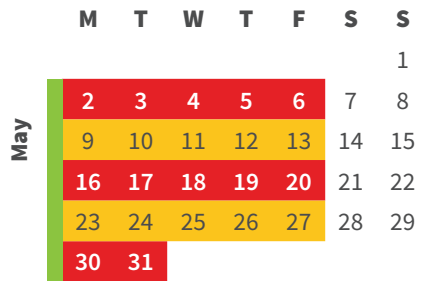

Wheelie Bin Collection Days 2022

 **Green Bin**
Weekly

 **Red Bin**
Fortnightly

 **Yellow Bin**
Fortnightly

 **Public Holiday**
No collection this day
(Bins collected the next day)

 **Alternative collection day**
Put your bins out for collection before 6am on the day after your normal collection day

Please remember:

- Put relevant bins out before 6am on these days
- Yellow bin recycling – Give bottles and containers a rinse, make sure they are loose, and put lids in the red bin
- Download the **Christchurch Bins** app