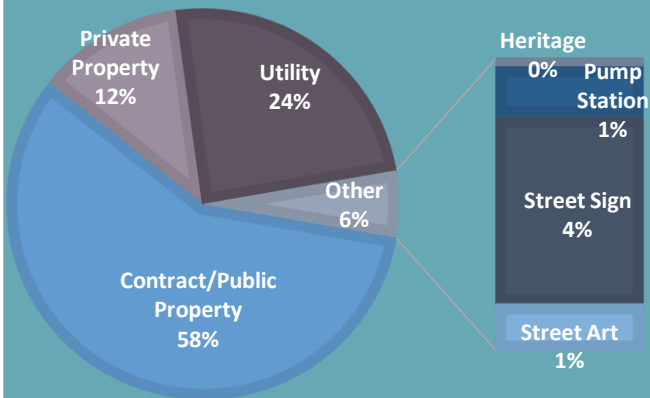

TOP 5 SUBURBS

JAN FEB

1	Central City	257	641
2	Linwood	111	82
3	Sydenham	110	76
4	Papanui	94	76
5	New Brighton	82	75

By number of reports

ASSET TYPE