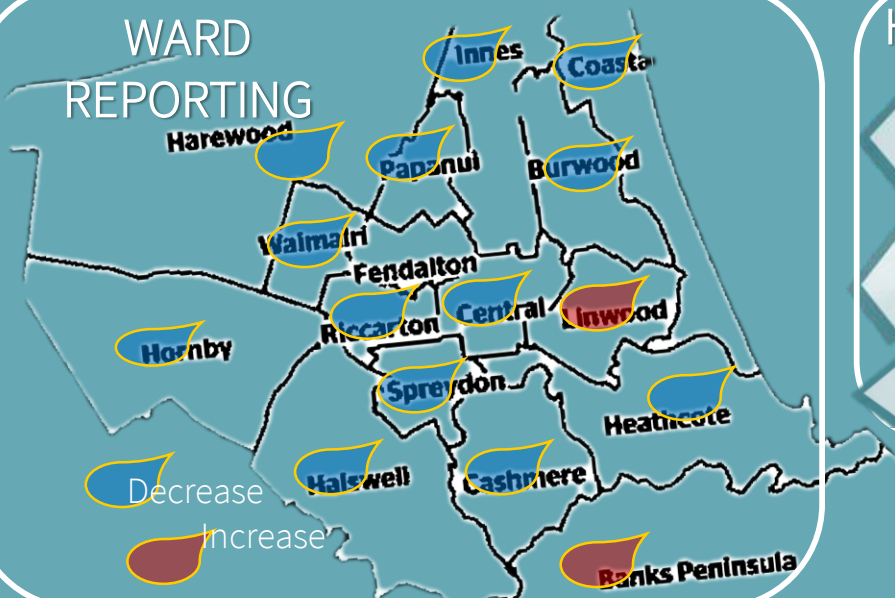

JAN FEB

1	Central City	257	641
2	Linwood	111	82
3	Sydenham	110	76
4	Papanui	94	76
5	New Brighton	82	75

By number of reports

ASSET TYPE

NEW MURALS

2

GRAFFITI REMOVED BY WARD M²

Central	2441	Harewood	159
Heathcote	635	Fendalton	132
Coastal	482	Innes	121
Linwood	391	Hornby	109
Halswell	345	Cashmere	97
Spreydon	319	Burwood	93
Riccarton	262	Banks Peninsula	92
Papanui	237	Waimairi	12

WARD REPORTING

HOT SPOTS

Worcester St

Colombo St

Tuam St