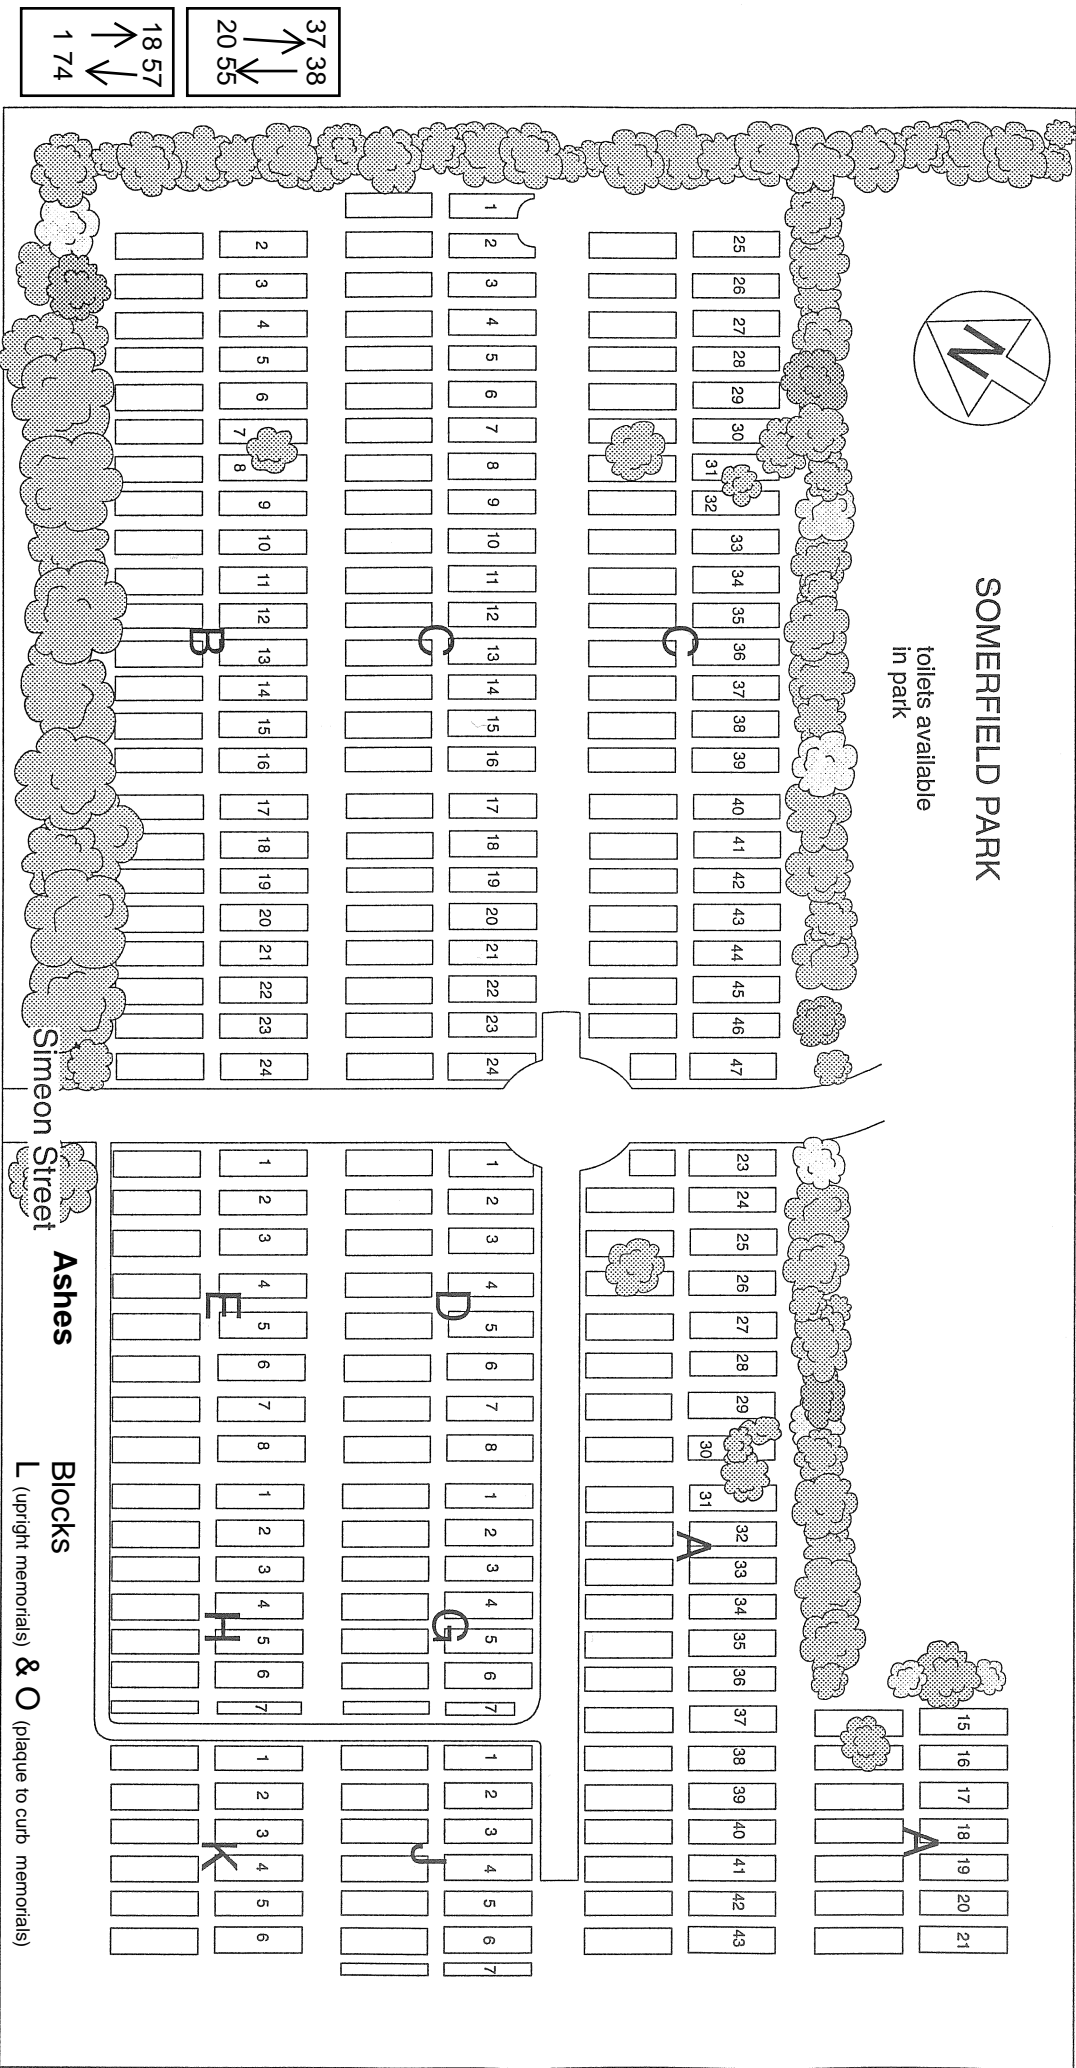

Sydenham Cemetery

SOMERFIELD PARK

toilets available
in park

37 38
↖ ↗
20 55

18 57
↖ ↗
1 74