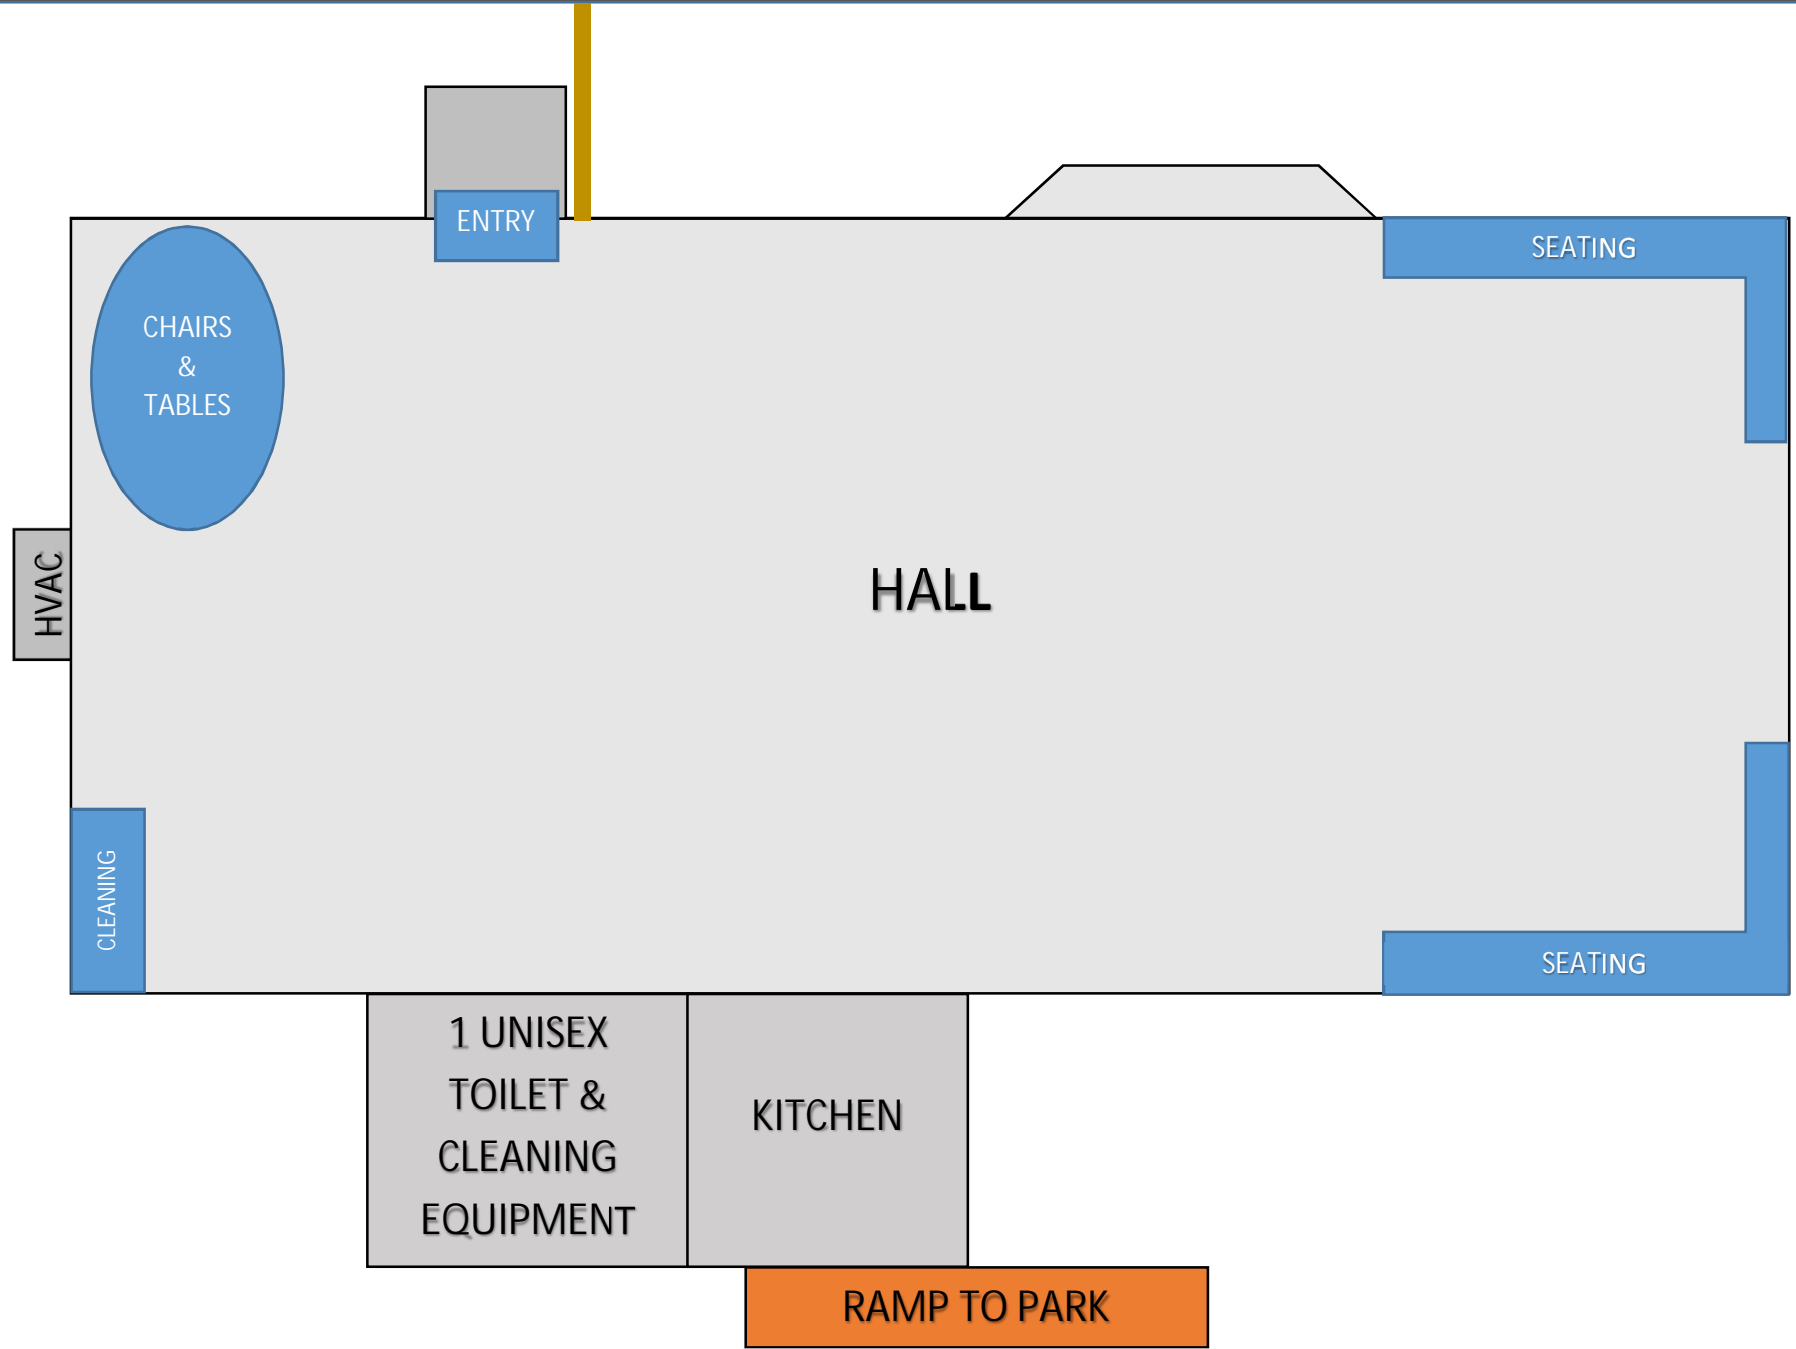

ABBERLEY PARK HALL – 15 ABBERLEY CRESCENT - ST ALBANS - CHRISTCHURCH

PATH FROM ABBERLEY CRESCENT TO THE HALL - NO VEHICLE ACCESS UNLESS PREVIOUSLY ORGANISED

PARK PUBLIC TOILET

- WHEELCHAIR ACCESS IS VIA THE RAMP
- STREET PARKING ONLY