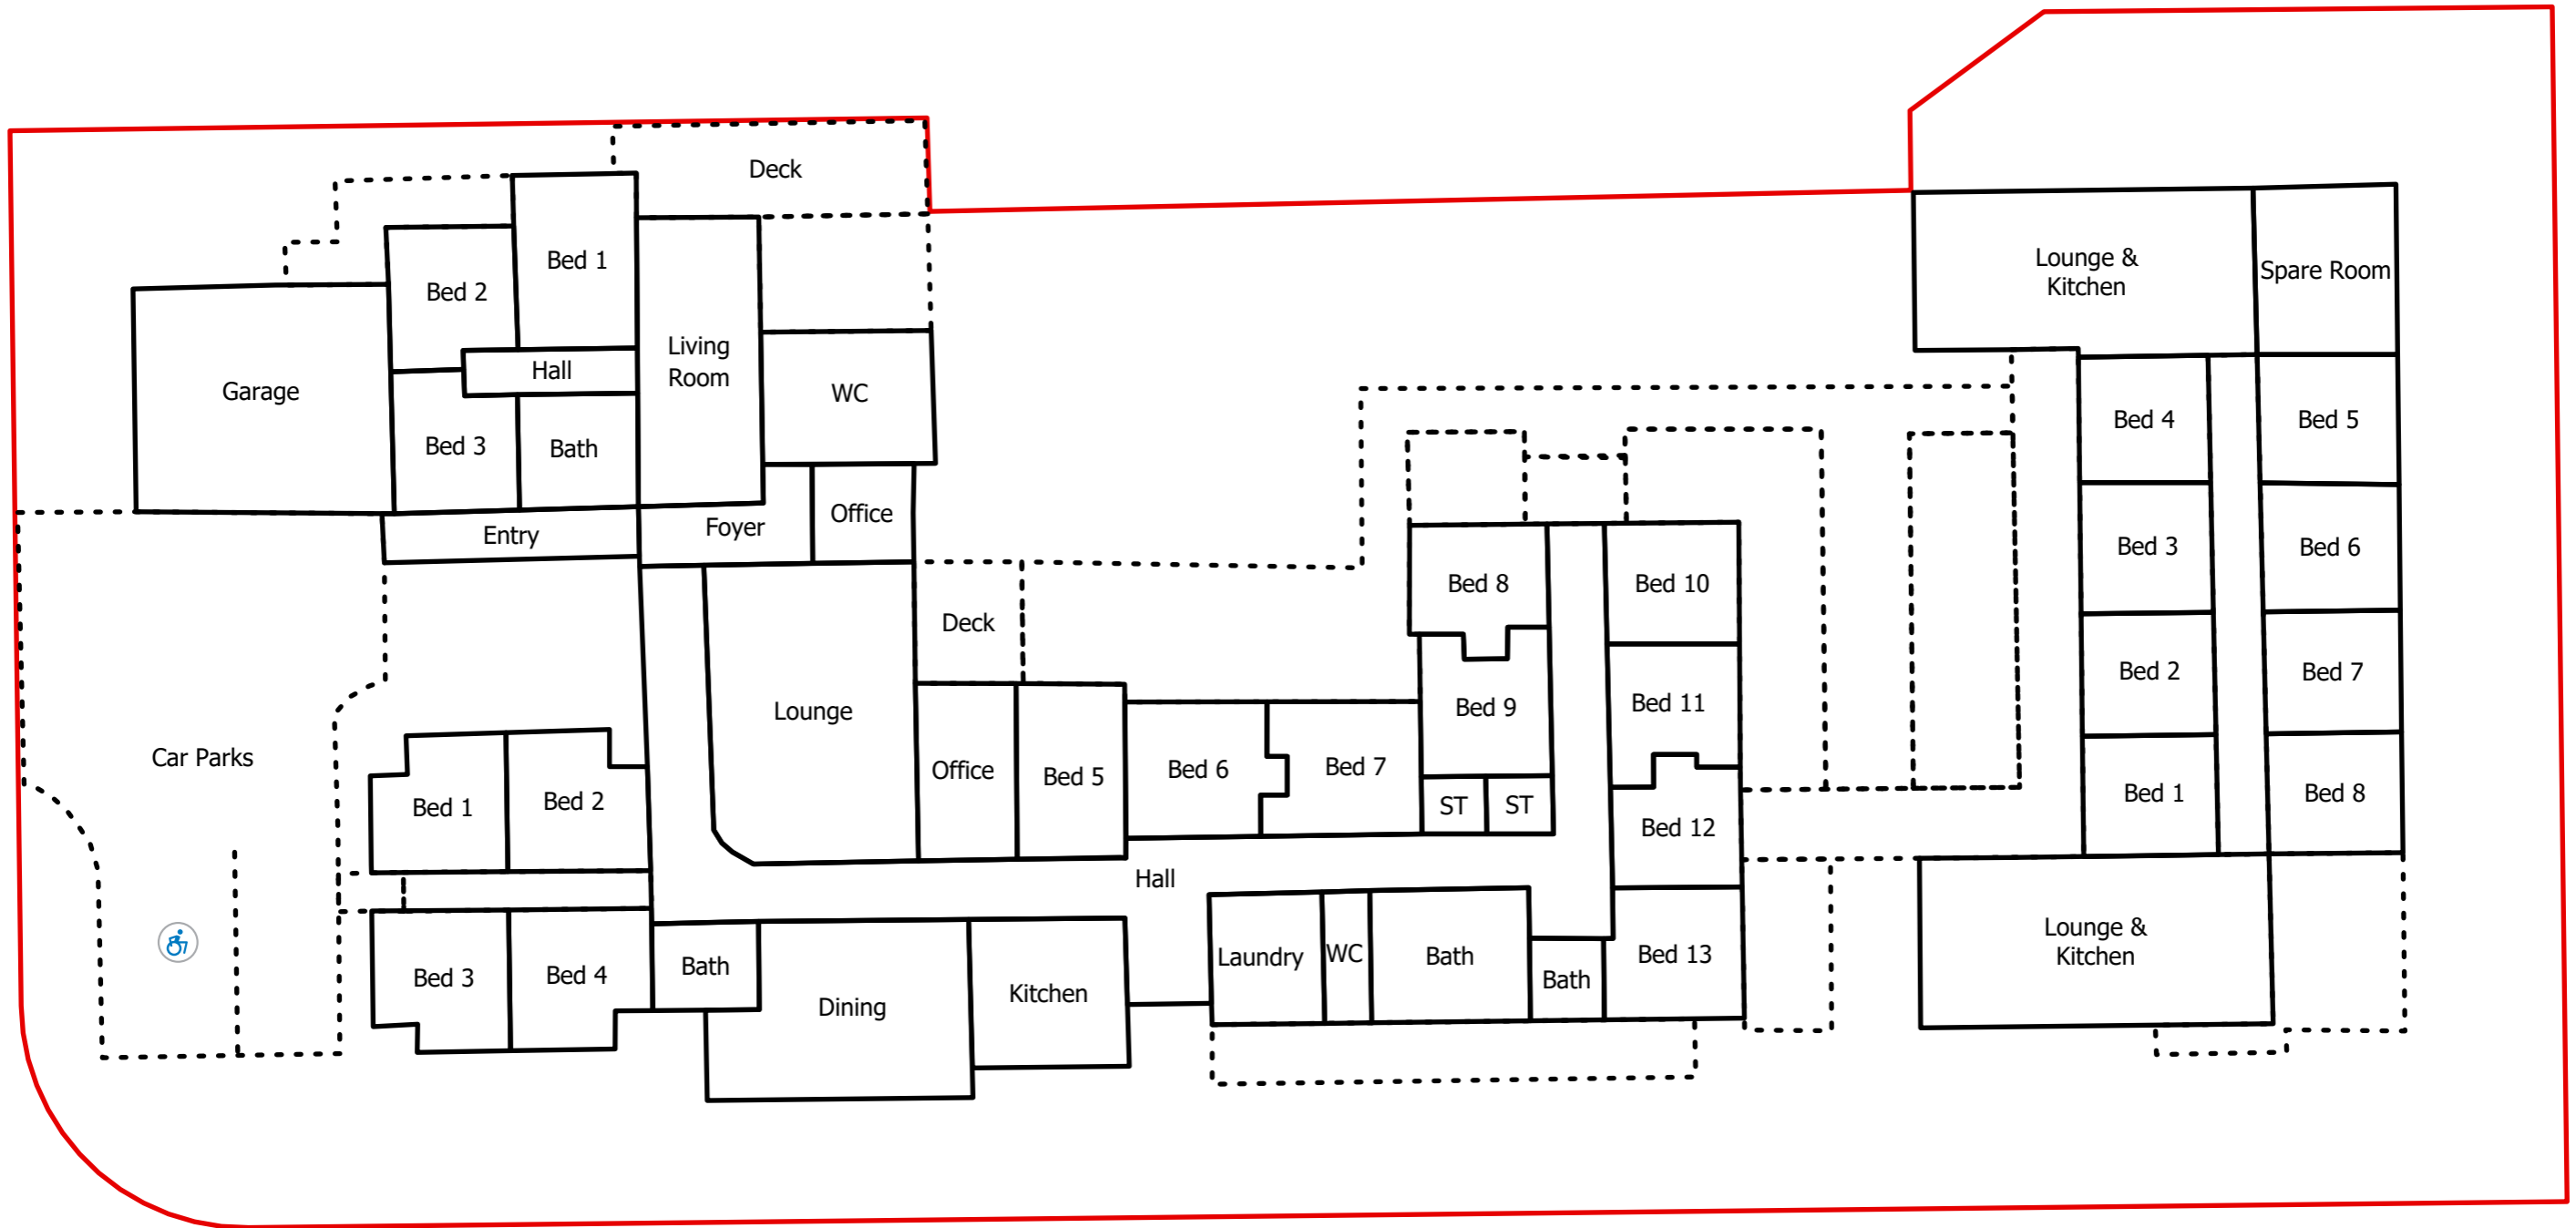

Bristol Street

Berry Street

Legend	
	Existing Structures (739.8m ²)
	Parking (76.7m ²)
	Driveway (64.4m ²)
	Open Space (798.3m ²)
	Subject Site (1679.2m ²)

All measurements are approximate and subject to survey.

Bristol Street

Berry Street

Legend

- Outside Landscape
- Inside Layout
- Subject Site (1679.2m²)

All measurements are approximate and subject to survey.

<p style="font-size: 8px; margin-top: 5px;">Imagery sourced from: Historical Documentation Coordinate System: NZGD 2000 New Zealand Transverse Mercator Datum: NZGD 2000 // This map was produced with ArcGIS Pro (Esri).</p>	<p>Existing Layout</p> <p>14 Bristol Street, Christchurch</p>	DATE	SHEET	PREPARED BY	TPG REF.	<p style="font-size: 8px; margin-top: 5px;">Kāinga Ora Homes and Communities</p>
		29/01/2020	1	Sharon Xia	716113	
A3 Scale 1:170						

Proposed layout

FH

FH

Replace fence and gate with Boundaryline Durapanel 'Polo', 1.8m high, powder-coated black

Remove existing vegetation and replace with 2 Acer davidii trees and low to medium height planting of;