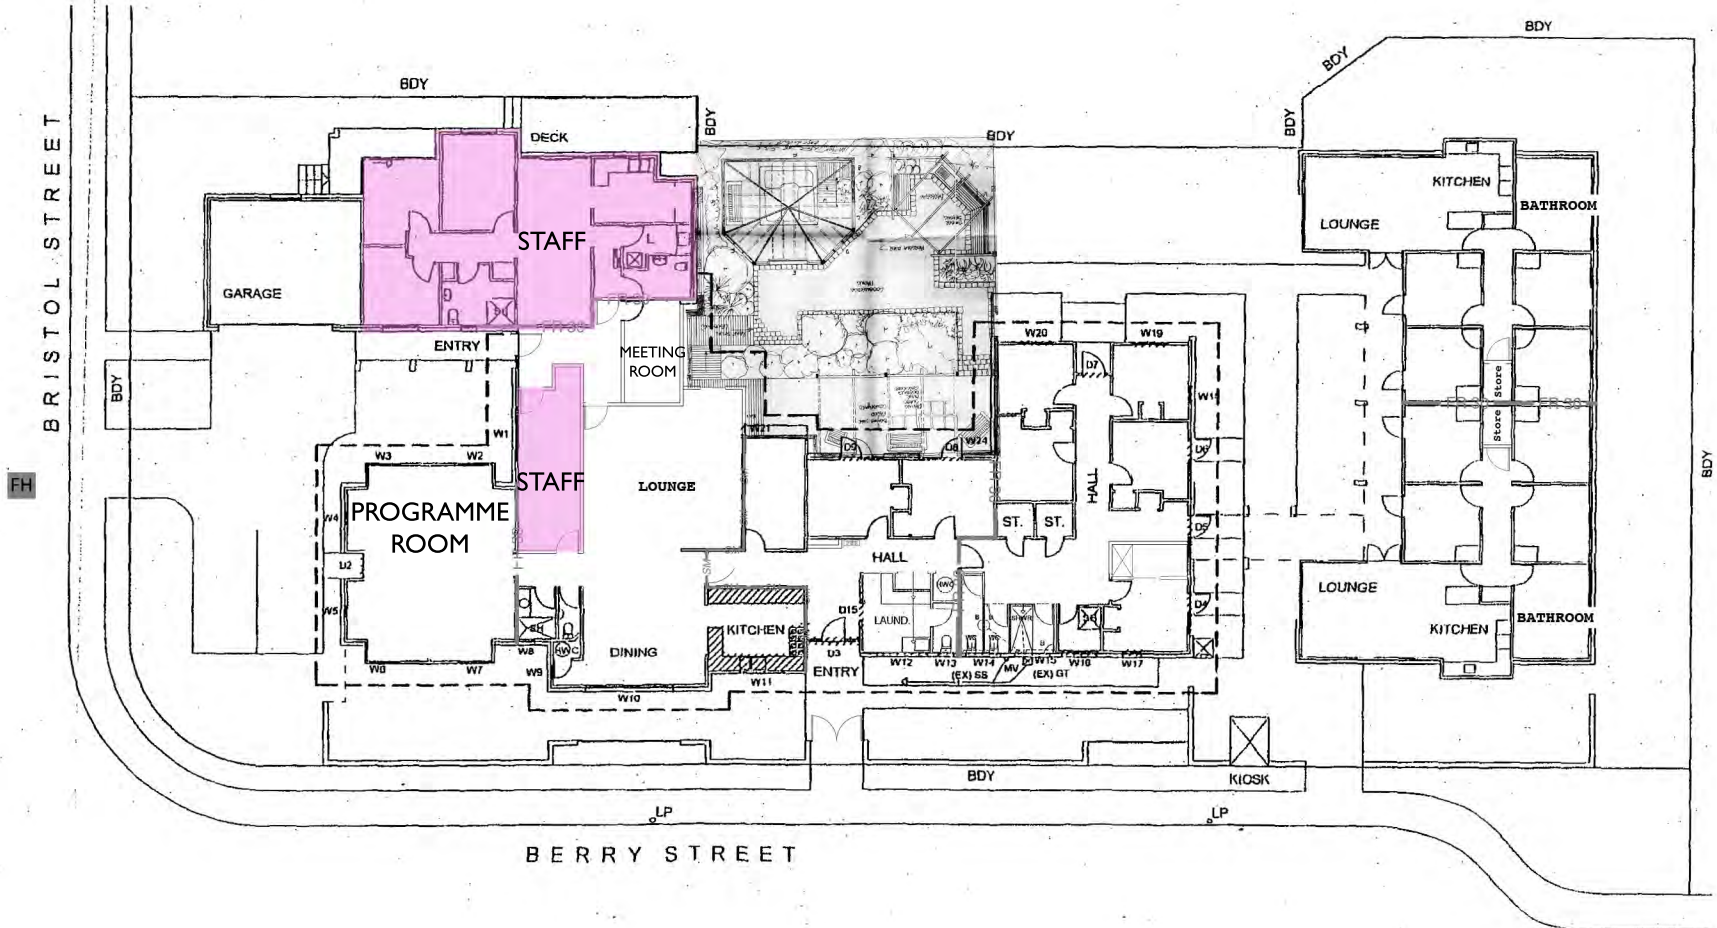

Bristol Street

Berry Street

Legend	
	Existing Structures (739.8m ²)
	Parking (76.7m ²)
	Driveway (64.4m ²)
	Open Space (798.3m ²)
	Subject Site (1679.2m ²)

All measurements are approximate and subject to survey.

Bristol Street

Berry Street

Legend

- Outside Landscape
- Inside Layout
- Subject Site (1679.2m²)

All measurements are approximate and subject to survey.

<p style="font-size: 8px; margin-top: 5px;">Imagery sourced from: Historical Documentation Coordinate System: NZGD 2000 New Zealand Transverse Mercator Datum: NZGD 2000 // This map was produced with ArcGIS Pro (Esri).</p>	<p>Existing Layout</p> <p>14 Bristol Street, Christchurch</p>	DATE	SHEET	PREPARED BY	TPG REF.	<p style="font-size: 8px; margin-top: 5px;">Kāinga Ora Homes and Communities</p>
		29/01/2020	1	Sharon Xia	716113	
A3 Scale 1:170						

Proposed layout

FH

FH

Replace fence and gate with Boundaryline Durapanel 'Polo', 1.8m high, powder-coated black

Remove existing vegetation and replace with 2 Acer davidii trees and low to medium height planting of;