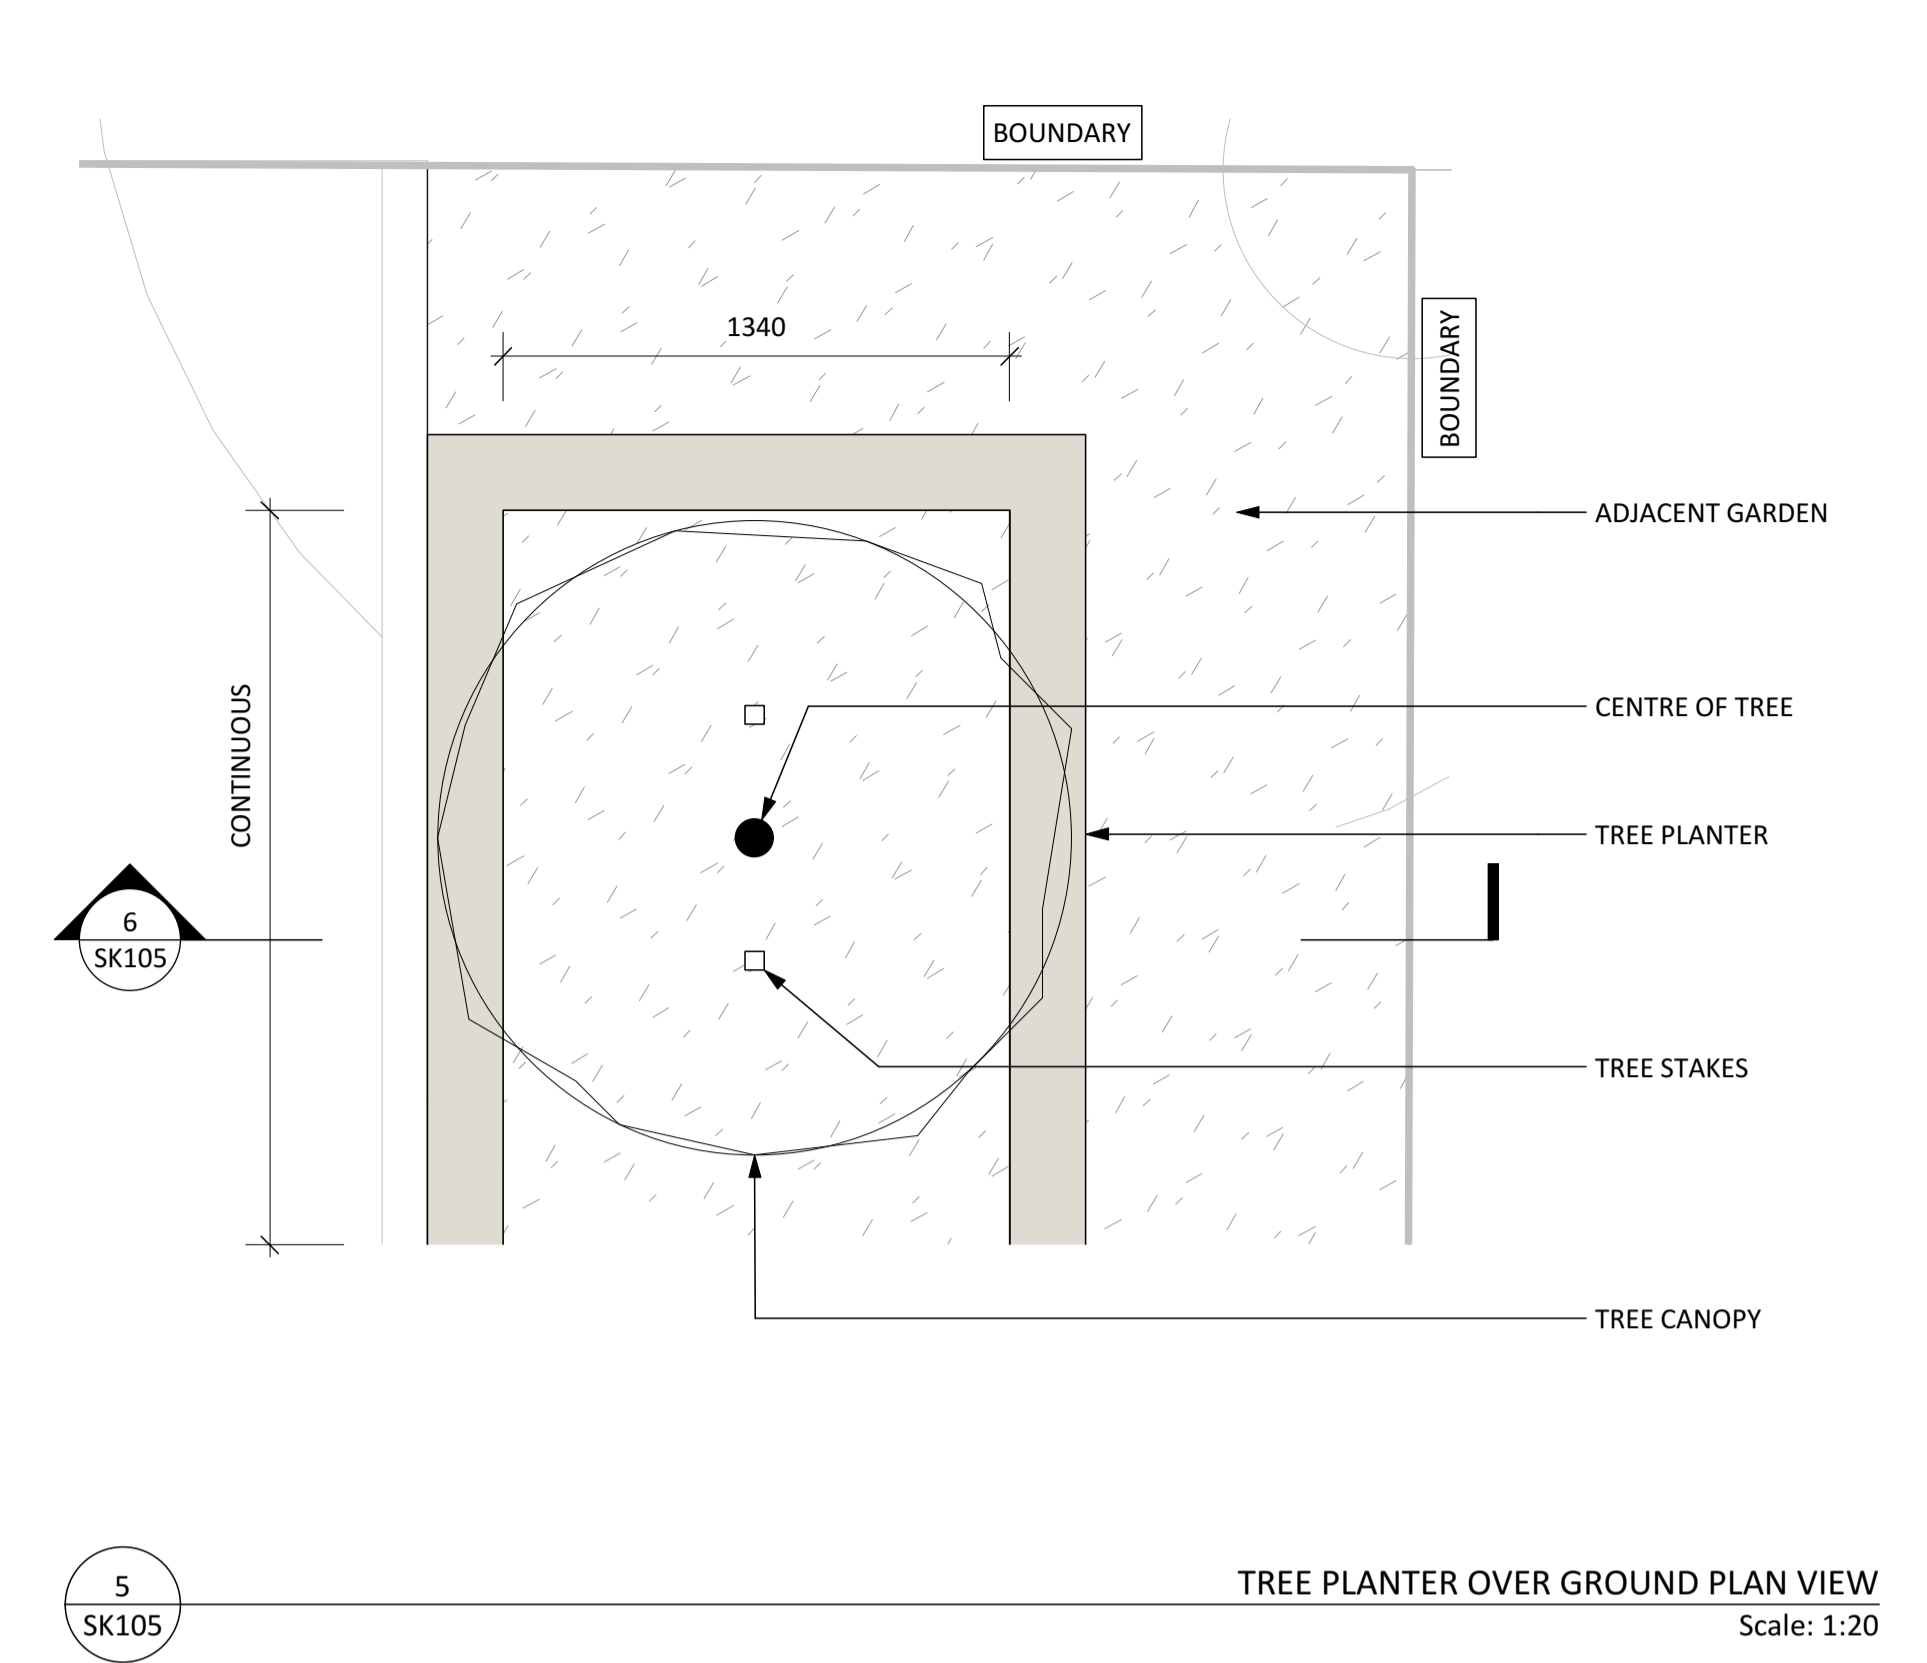

1 SK105 STAND ALONE TREE PLANTER OVER PODIUM PLAN VIEW Scale: 1:20

3 SK105 TREE PLANTER IN GARDEN OVER PODIUM PLAN VIEW Scale: 1:20

5 SK105 TREE PLANTER OVER GROUND PLAN VIEW Scale: 1:20

2 SK105 STAND ALONE TREE PLANTER OVER PODIUM DETAIL Scale: 1:20

4 SK105 TREE PLANTER IN GARDEN OVER PODIUM DETAIL Scale: 1:20

6 SK105 TREE PLANTER OVER GROUND DETAIL Scale: 1:20

NOTES:

STAKE ALIGNMENT IS SHOWN FOR ILLUSTRATION PURPOSES ONLY. STAKES ALIGNMENT SHALL RUN PARALLEL WITH ADJACENT HARDSTAND
DUCTING FOR IRRIGATION SHALL BE PROVIDED THROUGH PLANTER WALLS

NOTES:

STAKE ALIGNMENT IS SHOWN FOR ILLUSTRATION PURPOSES ONLY. STAKES ALIGNMENT SHALL RUN PARALLEL WITH ADJACENT HARDSTAND
DUCTING FOR IRRIGATION SHALL BE PROVIDED THROUGH PLANTER WALLS

NOTES:

STAKE ALIGNMENT IS SHOWN FOR ILLUSTRATION PURPOSES ONLY. STAKES ALIGNMENT SHALL RUN PARALLEL WITH ADJACENT HARDSTAND
DUCTING FOR IRRIGATION SHALL BE PROVIDED THROUGH PLANTER WALLS