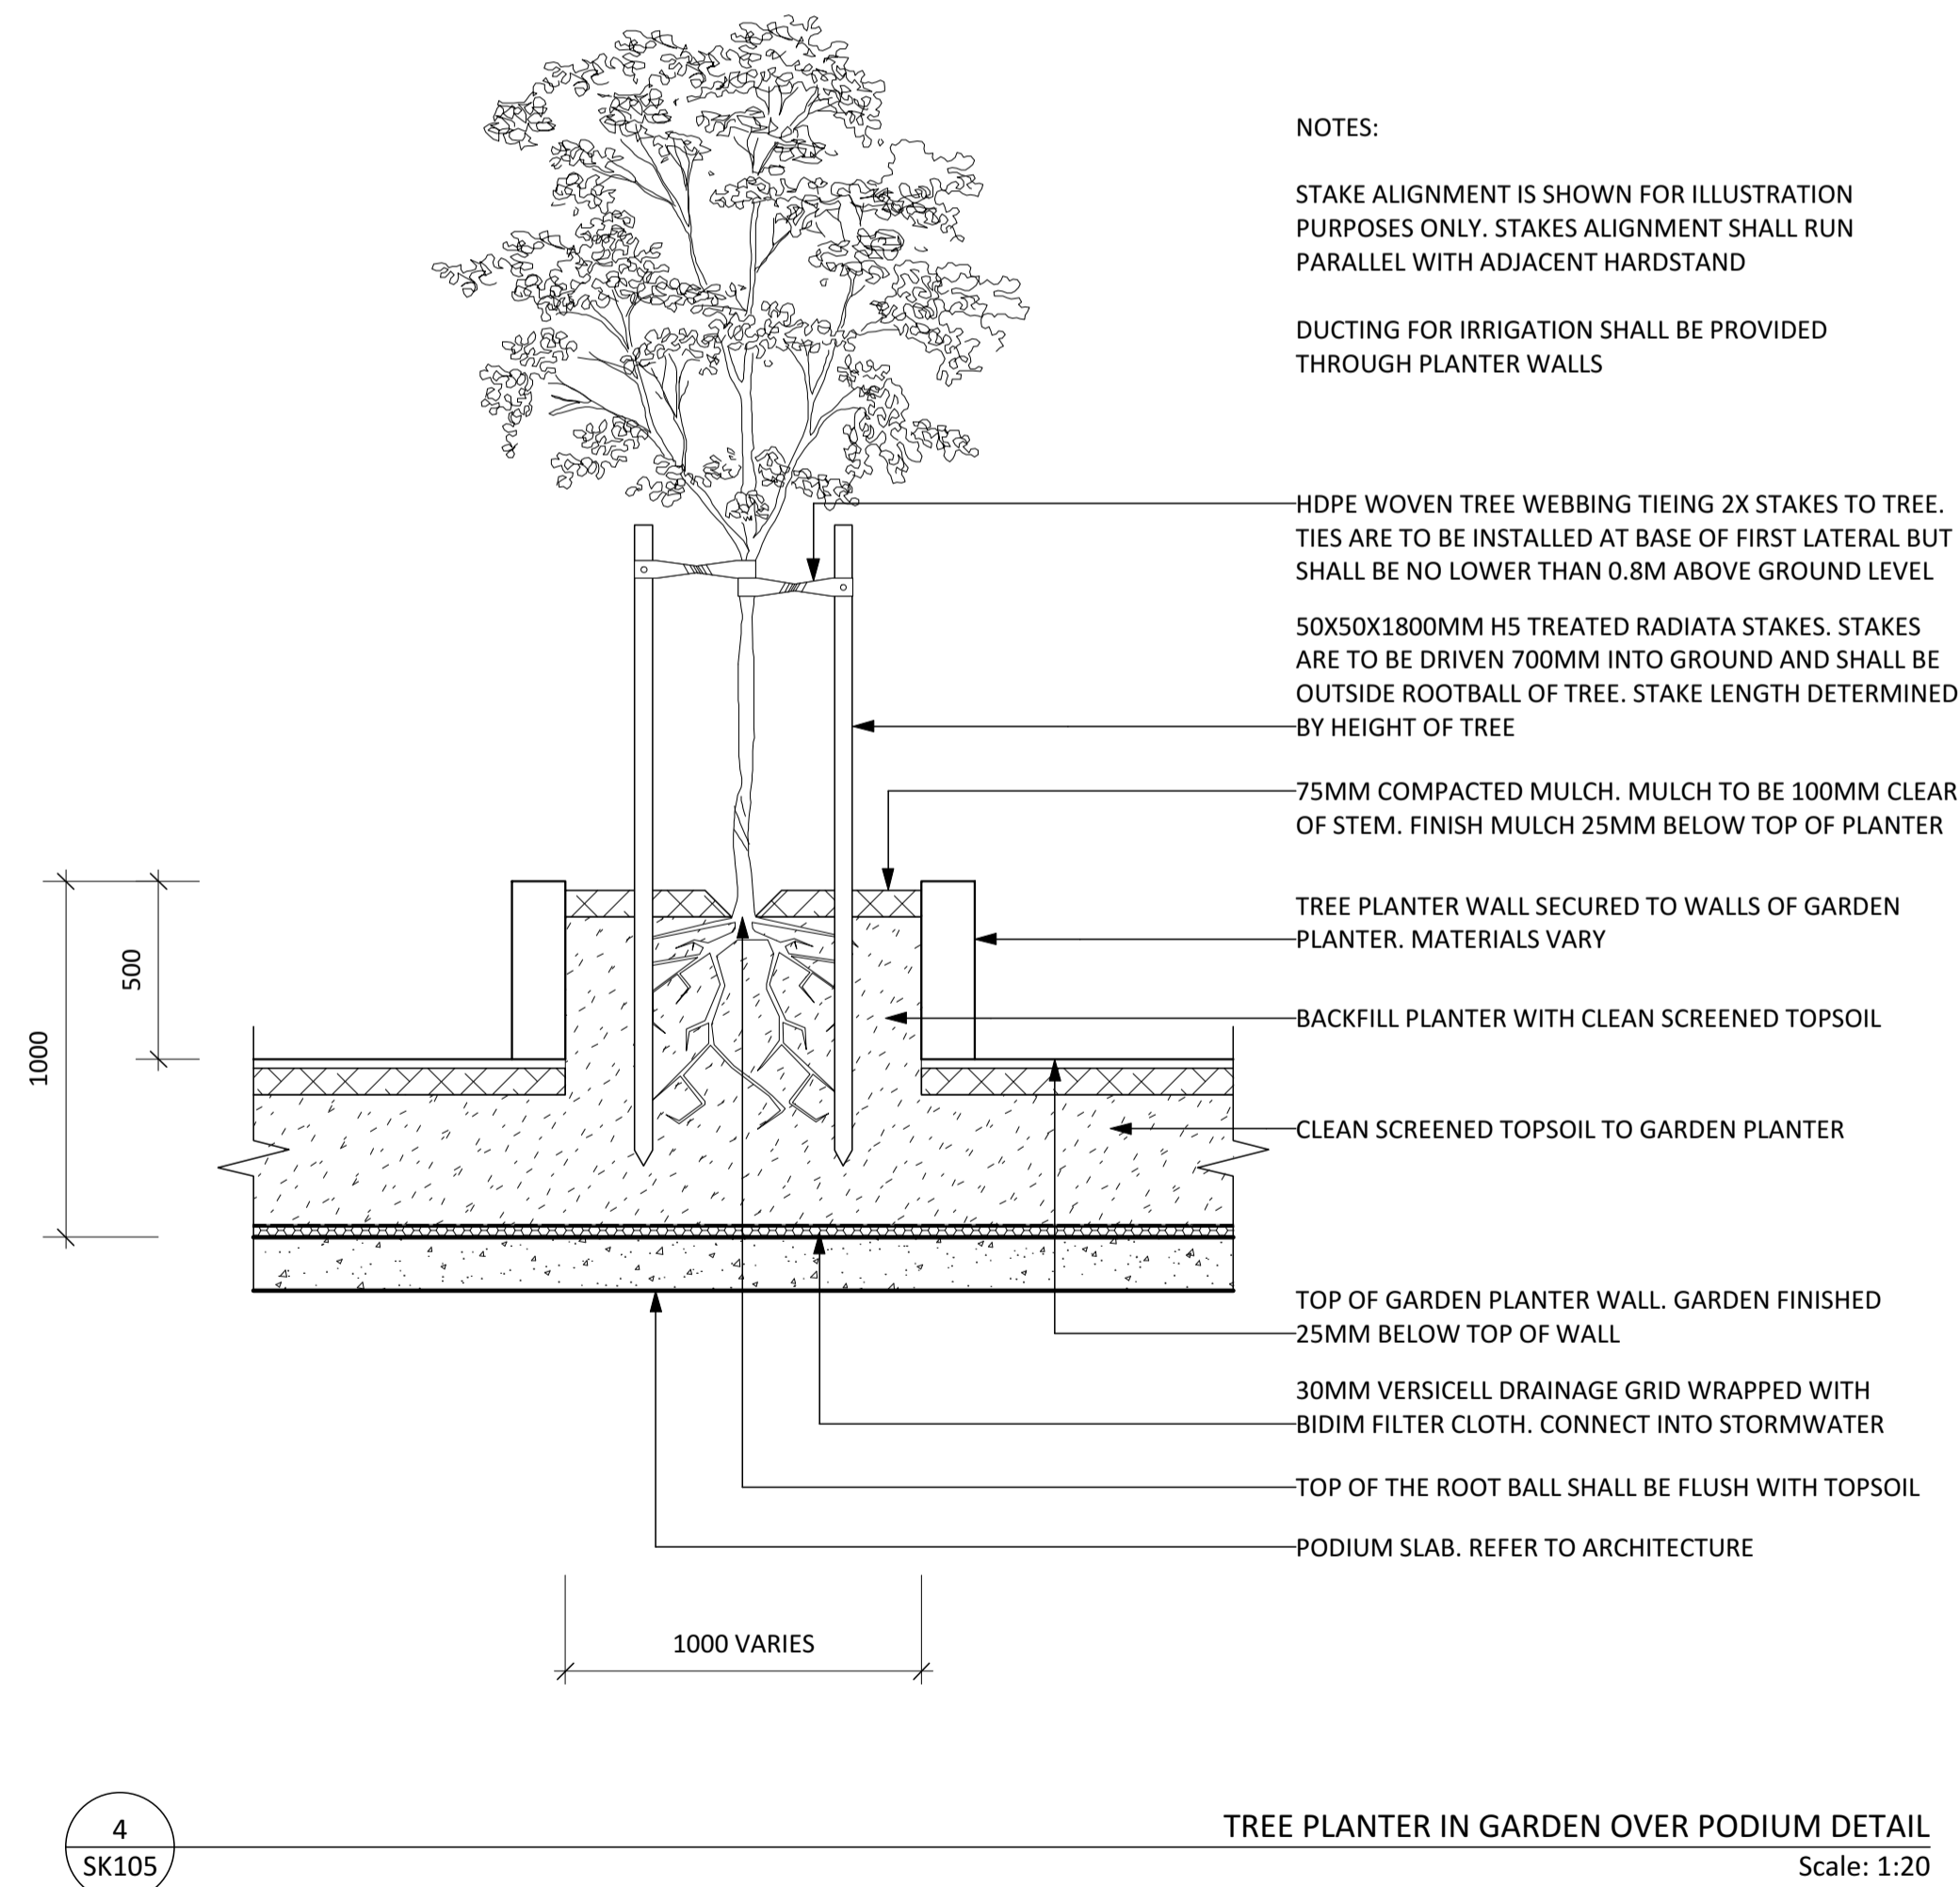

1 SK105 STAND ALONE TREE PLANTER OVER PODIUM PLAN VIEW Scale: 1:20

3 SK105 TREE PLANTER IN GARDEN OVER PODIUM PLAN VIEW Scale: 1:20

5 SK105 TREE PLANTER OVER GROUND PLAN VIEW Scale: 1:20

2 SK105 STAND ALONE TREE PLANTER OVER PODIUM DETAIL Scale: 1:20

4 SK105 TREE PLANTER IN GARDEN OVER PODIUM DETAIL Scale: 1:20

6 SK105 TREE PLANTER OVER GROUND DETAIL Scale: 1:20

NOTES:

STAKE ALIGNMENT IS SHOWN FOR ILLUSTRATION PURPOSES ONLY. STAKES ALIGNMENT SHALL RUN PARALLEL WITH ADJACENT HARDSTAND
DUCTING FOR IRRIGATION SHALL BE PROVIDED THROUGH PLANTER WALLS

NOTES:

STAKE ALIGNMENT IS SHOWN FOR ILLUSTRATION PURPOSES ONLY. STAKES ALIGNMENT SHALL RUN PARALLEL WITH ADJACENT HARDSTAND
DUCTING FOR IRRIGATION SHALL BE PROVIDED THROUGH PLANTER WALLS

NOTES:

STAKE ALIGNMENT IS SHOWN FOR ILLUSTRATION PURPOSES ONLY. STAKES ALIGNMENT SHALL RUN PARALLEL WITH ADJACENT HARDSTAND
DUCTING FOR IRRIGATION SHALL BE PROVIDED THROUGH PLANTER WALLS