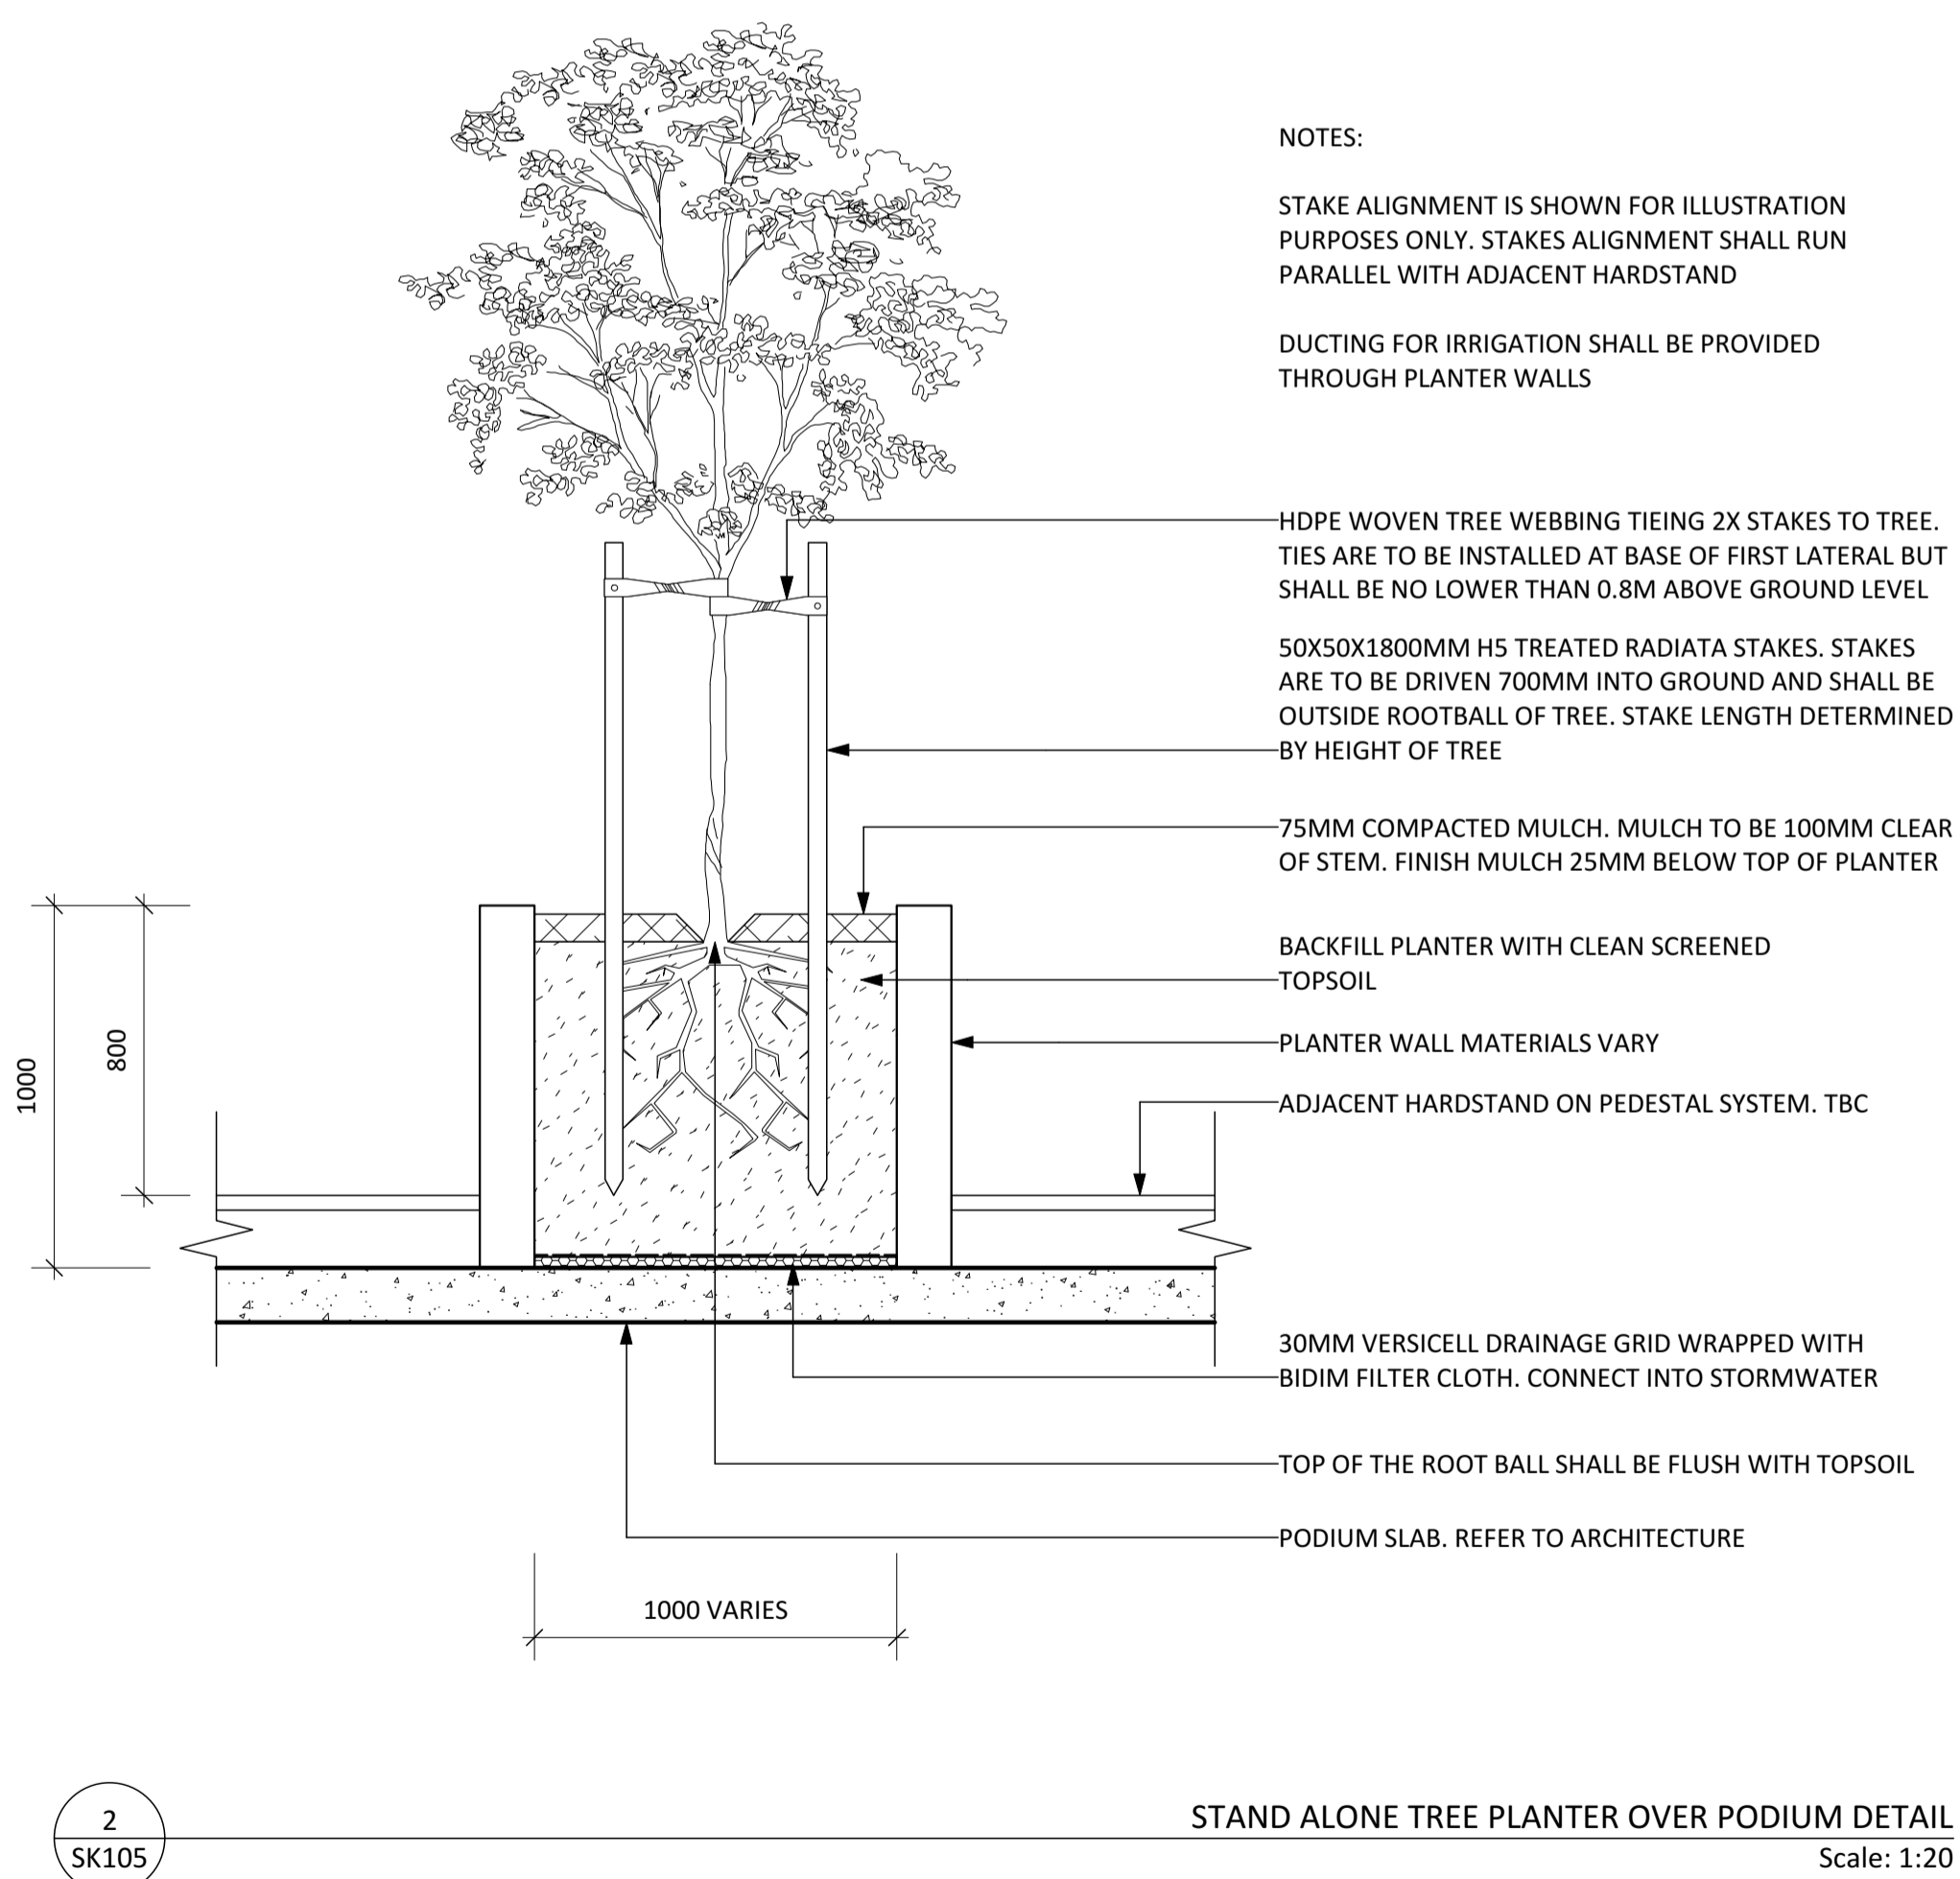

1 SK105 STAND ALONE TREE PLANTER OVER PODIUM PLAN VIEW Scale: 1:20

3 SK105 TREE PLANTER IN GARDEN OVER PODIUM PLAN VIEW Scale: 1:20

5 SK105 TREE PLANTER OVER GROUND PLAN VIEW Scale: 1:20

2 SK105 STAND ALONE TREE PLANTER OVER PODIUM DETAIL Scale: 1:20

4 SK105 TREE PLANTER IN GARDEN OVER PODIUM DETAIL Scale: 1:20

6 SK105 TREE PLANTER OVER GROUND DETAIL Scale: 1:20

NOTES:

STAKE ALIGNMENT IS SHOWN FOR ILLUSTRATION PURPOSES ONLY. STAKES ALIGNMENT SHALL RUN PARALLEL WITH ADJACENT HARDSTAND
DUCTING FOR IRRIGATION SHALL BE PROVIDED THROUGH PLANTER WALLS

NOTES:

STAKE ALIGNMENT IS SHOWN FOR ILLUSTRATION PURPOSES ONLY. STAKES ALIGNMENT SHALL RUN PARALLEL WITH ADJACENT HARDSTAND
DUCTING FOR IRRIGATION SHALL BE PROVIDED THROUGH PLANTER WALLS

NOTES:

STAKE ALIGNMENT IS SHOWN FOR ILLUSTRATION PURPOSES ONLY. STAKES ALIGNMENT SHALL RUN PARALLEL WITH ADJACENT HARDSTAND
DUCTING FOR IRRIGATION SHALL BE PROVIDED THROUGH PLANTER WALLS