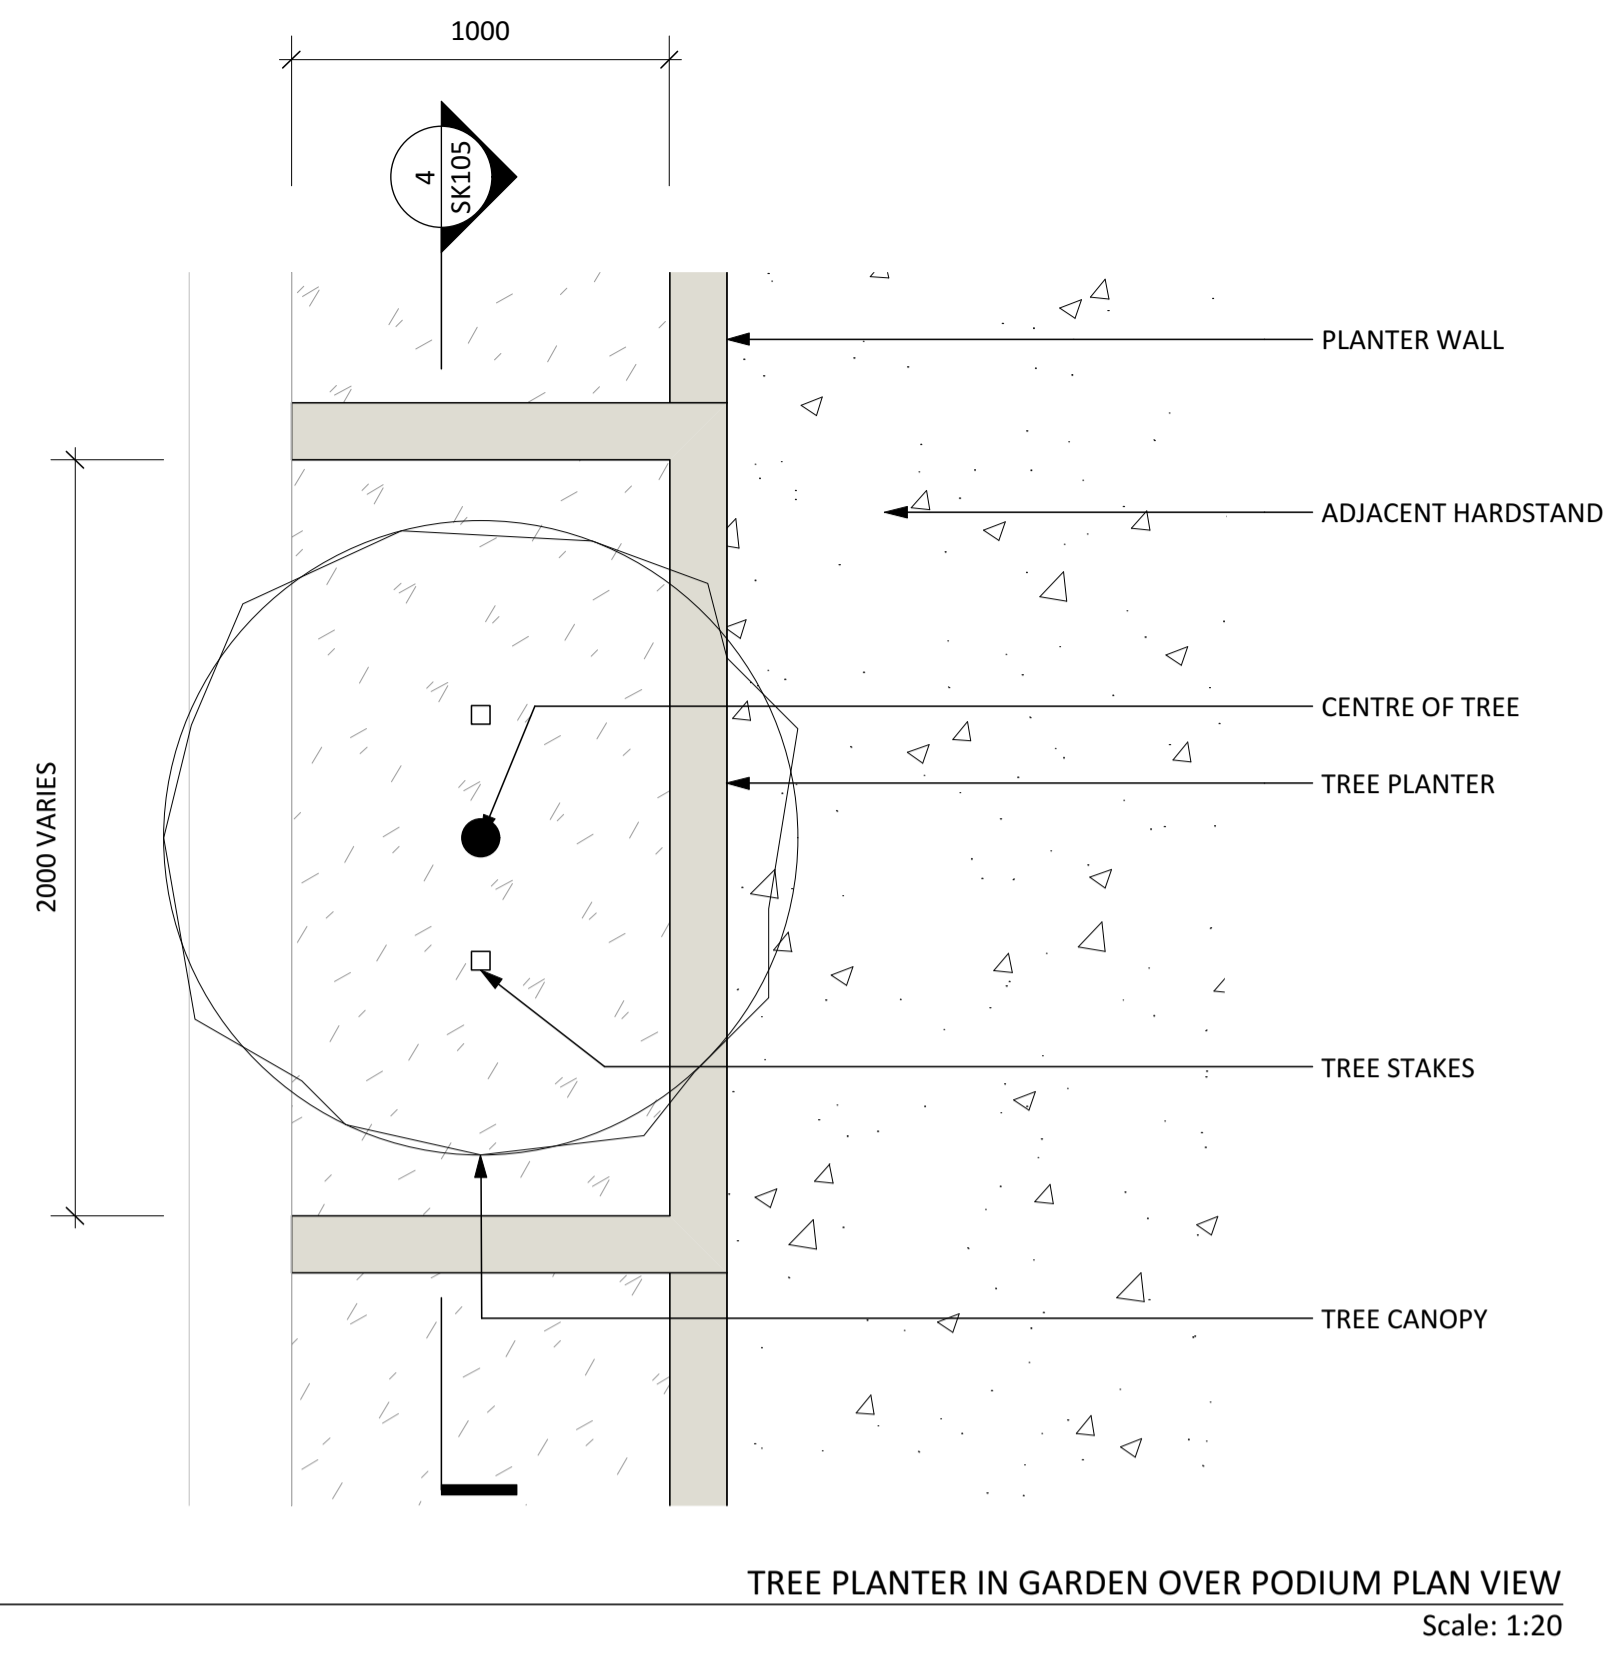

1 SK105 STAND ALONE TREE PLANTER OVER PODIUM PLAN VIEW Scale: 1:20

3 SK105 TREE PLANTER IN GARDEN OVER PODIUM PLAN VIEW Scale: 1:20

5 SK105 TREE PLANTER OVER GROUND PLAN VIEW Scale: 1:20

2 SK105 STAND ALONE TREE PLANTER OVER PODIUM DETAIL Scale: 1:20

4 SK105 TREE PLANTER IN GARDEN OVER PODIUM DETAIL Scale: 1:20

6 SK105 TREE PLANTER OVER GROUND DETAIL Scale: 1:20

NOTES:

STAKE ALIGNMENT IS SHOWN FOR ILLUSTRATION PURPOSES ONLY. STAKES ALIGNMENT SHALL RUN PARALLEL WITH ADJACENT HARDSTAND
DUCTING FOR IRRIGATION SHALL BE PROVIDED THROUGH PLANTER WALLS

NOTES:

STAKE ALIGNMENT IS SHOWN FOR ILLUSTRATION PURPOSES ONLY. STAKES ALIGNMENT SHALL RUN PARALLEL WITH ADJACENT HARDSTAND
DUCTING FOR IRRIGATION SHALL BE PROVIDED THROUGH PLANTER WALLS

NOTES:

STAKE ALIGNMENT IS SHOWN FOR ILLUSTRATION PURPOSES ONLY. STAKES ALIGNMENT SHALL RUN PARALLEL WITH ADJACENT HARDSTAND
DUCTING FOR IRRIGATION SHALL BE PROVIDED THROUGH PLANTER WALLS