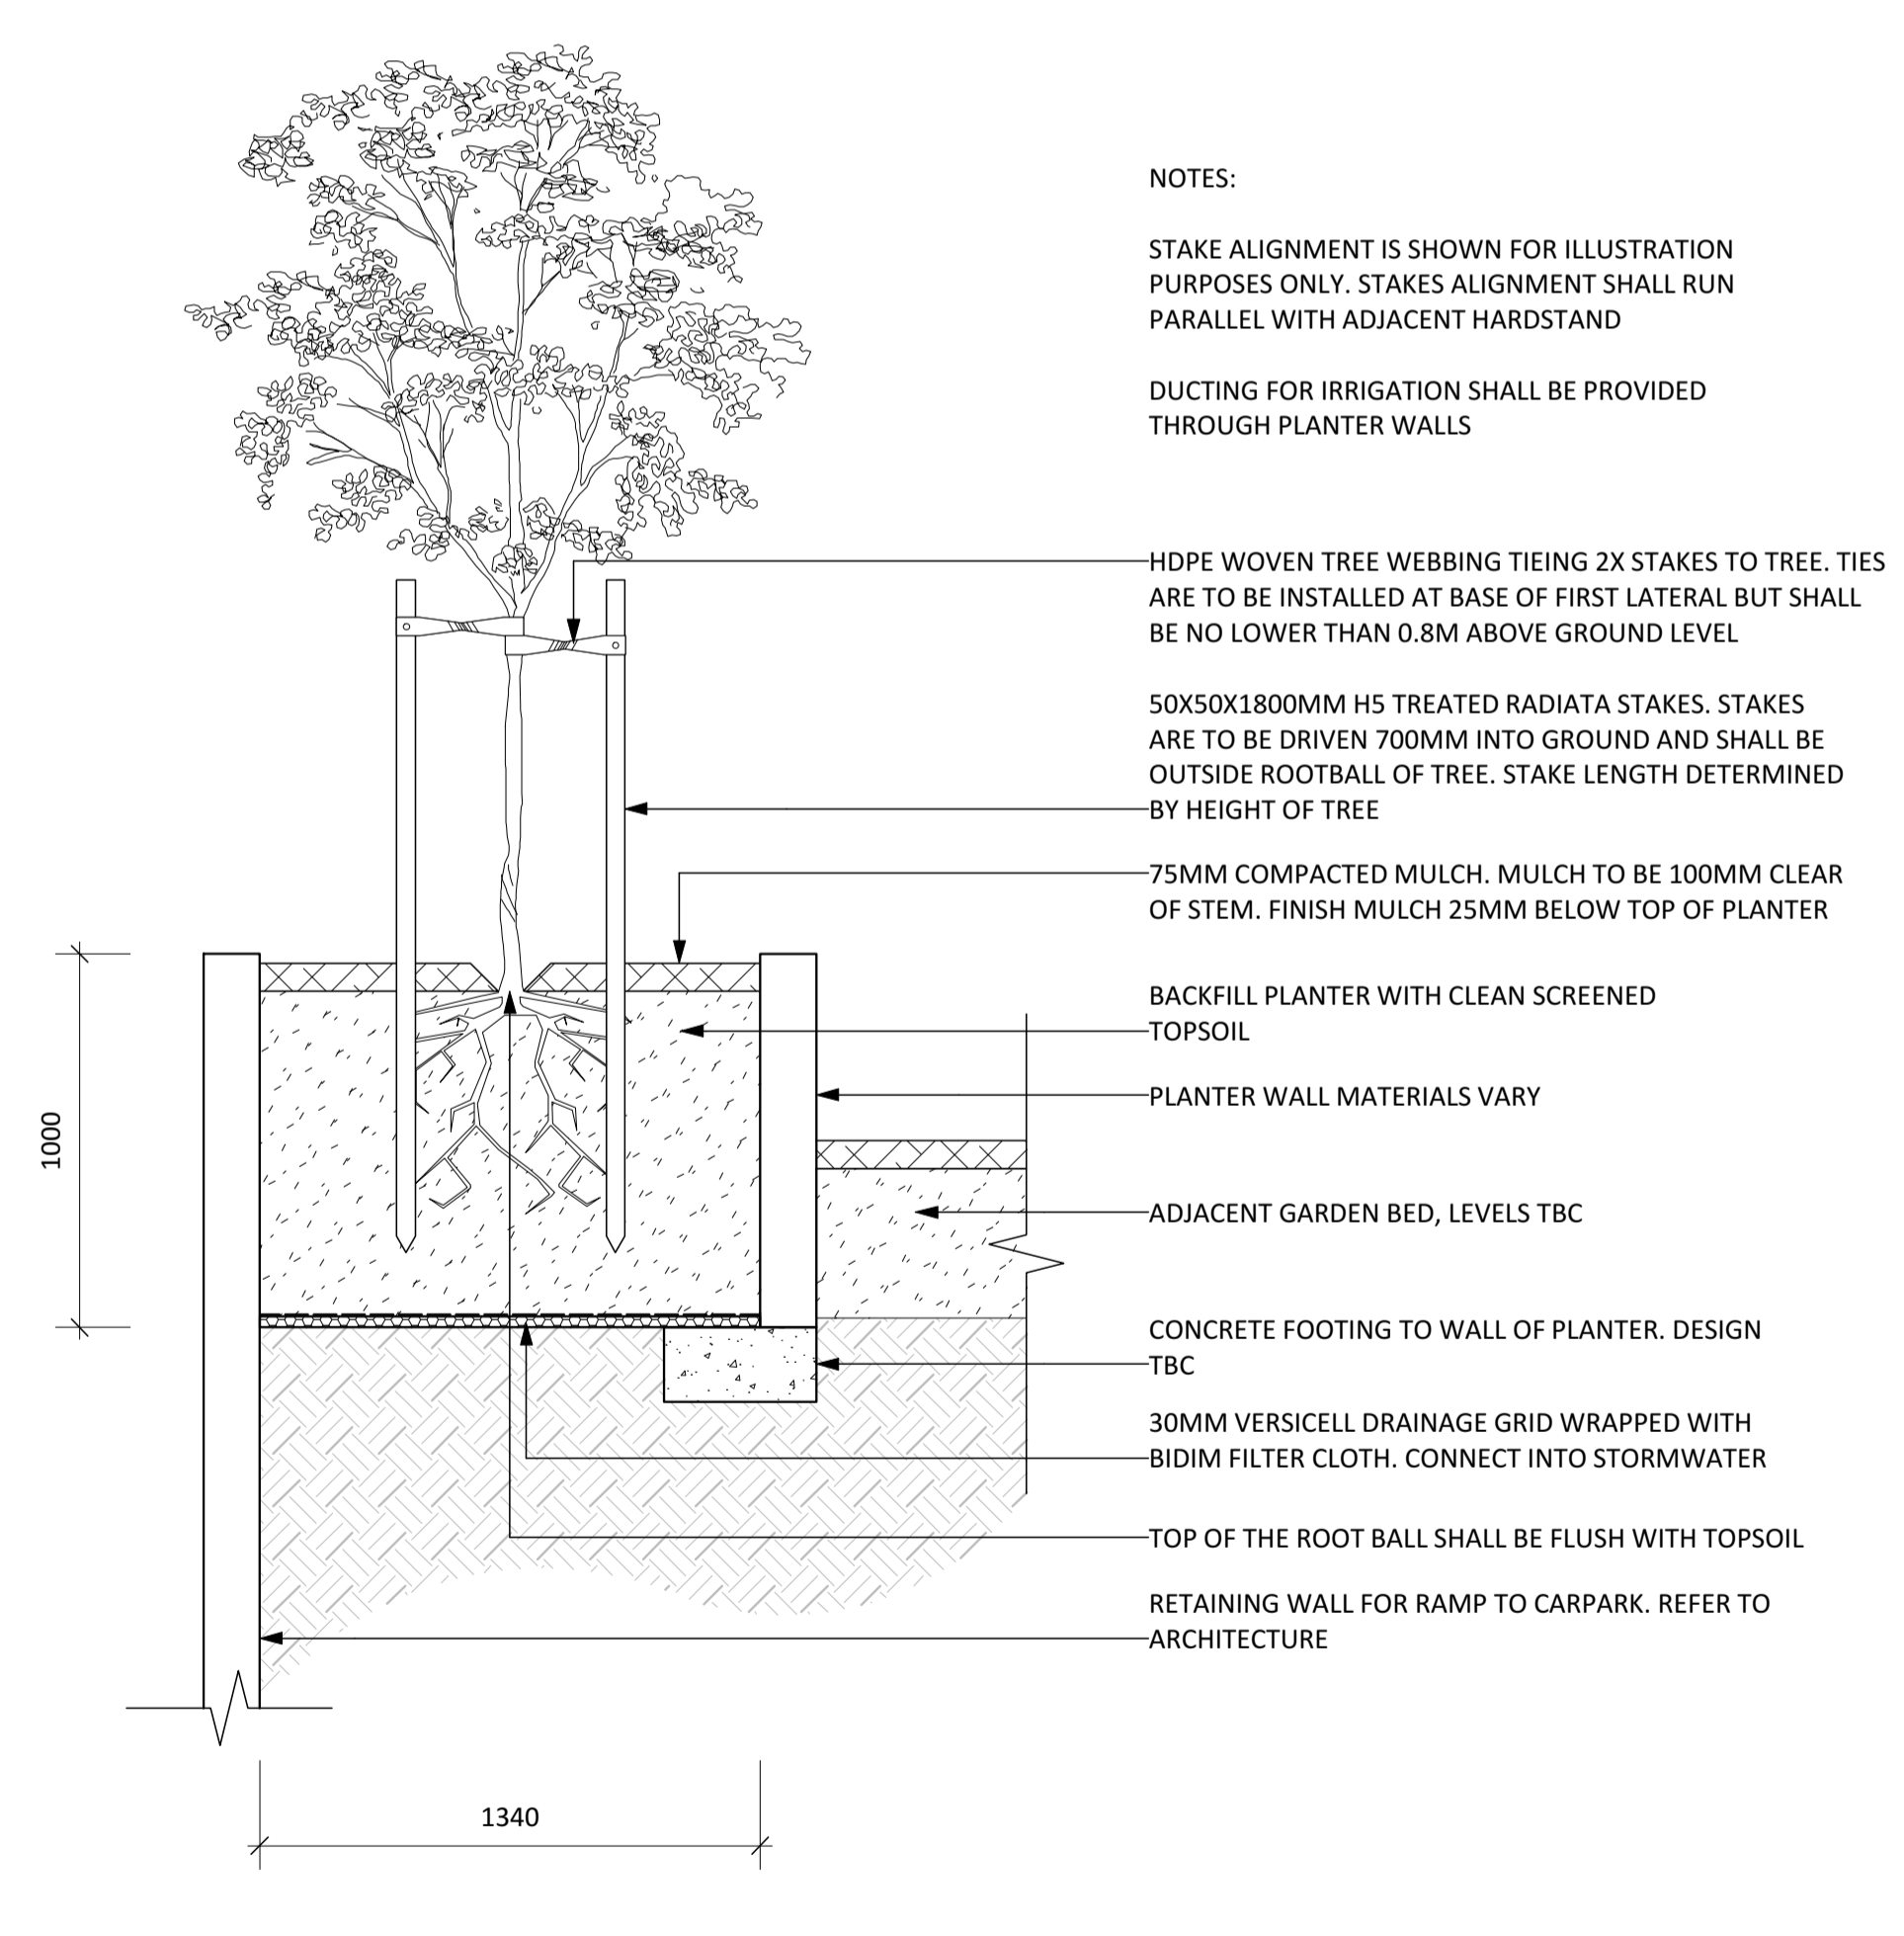

1 SK105 STAND ALONE TREE PLANTER OVER PODIUM PLAN VIEW Scale: 1:20

3 SK105 TREE PLANTER IN GARDEN OVER PODIUM PLAN VIEW Scale: 1:20

5 SK105 TREE PLANTER OVER GROUND PLAN VIEW Scale: 1:20

2 SK105 STAND ALONE TREE PLANTER OVER PODIUM DETAIL Scale: 1:20

4 SK105 TREE PLANTER IN GARDEN OVER PODIUM DETAIL Scale: 1:20

6 SK105 TREE PLANTER OVER GROUND DETAIL Scale: 1:20

NOTES:

STAKE ALIGNMENT IS SHOWN FOR ILLUSTRATION PURPOSES ONLY. STAKES ALIGNMENT SHALL RUN PARALLEL WITH ADJACENT HARDSTAND
DUCTING FOR IRRIGATION SHALL BE PROVIDED THROUGH PLANTER WALLS

NOTES:

STAKE ALIGNMENT IS SHOWN FOR ILLUSTRATION PURPOSES ONLY. STAKES ALIGNMENT SHALL RUN PARALLEL WITH ADJACENT HARDSTAND
DUCTING FOR IRRIGATION SHALL BE PROVIDED THROUGH PLANTER WALLS

NOTES:

STAKE ALIGNMENT IS SHOWN FOR ILLUSTRATION PURPOSES ONLY. STAKES ALIGNMENT SHALL RUN PARALLEL WITH ADJACENT HARDSTAND
DUCTING FOR IRRIGATION SHALL BE PROVIDED THROUGH PLANTER WALLS