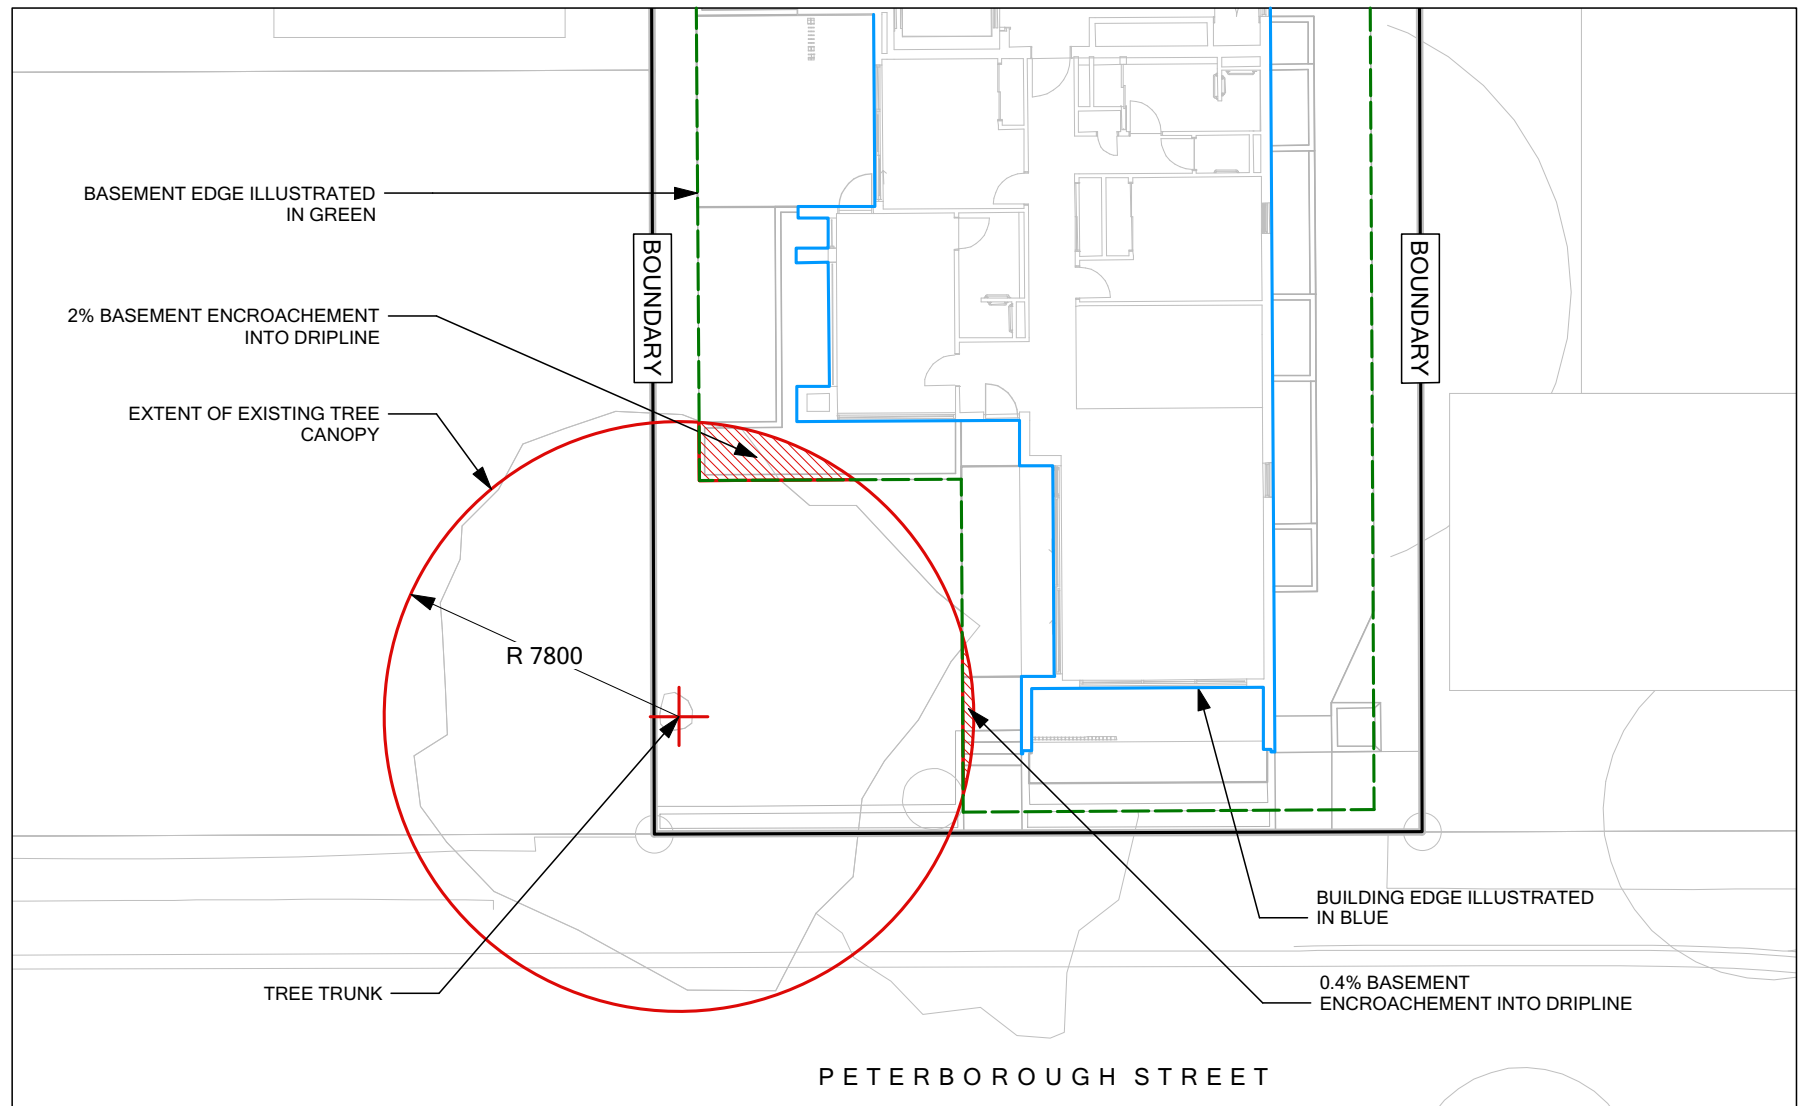

1  
SK102

TREE LOCATOR PLAN  
1:1000 @ A3

2  
SK102

DETAILED TREE PLAN  
1:200 @ A3