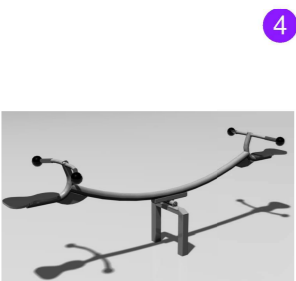

MODULAR PLAY ITEM (TR343)

1

PLEASE CHOOSE BETWEEN THESE TWO OPTIONS

2

A HONEYCOMB SPRINGER

B WOBBLY WOOD BEE ROCKER

30m SINGLE TRAVELLER / FLYING FOX

3

SINGLE SEE-SAW

4

2.95m BIRDS NEST CAROUSEL

5

URBAN MEGA SWING WITH FLYING SAUCER

6

**KEY**

- Existing trees
- Proposed trees
- Existing planting/plant bed
- Proposed planting
- New Softfall area at ground level (Bark Mulch)
- Raised softfall (300mm) (Bark Mulch)
- Lawn Area
- Extent of existing playground to be removed and reinstated in lawn