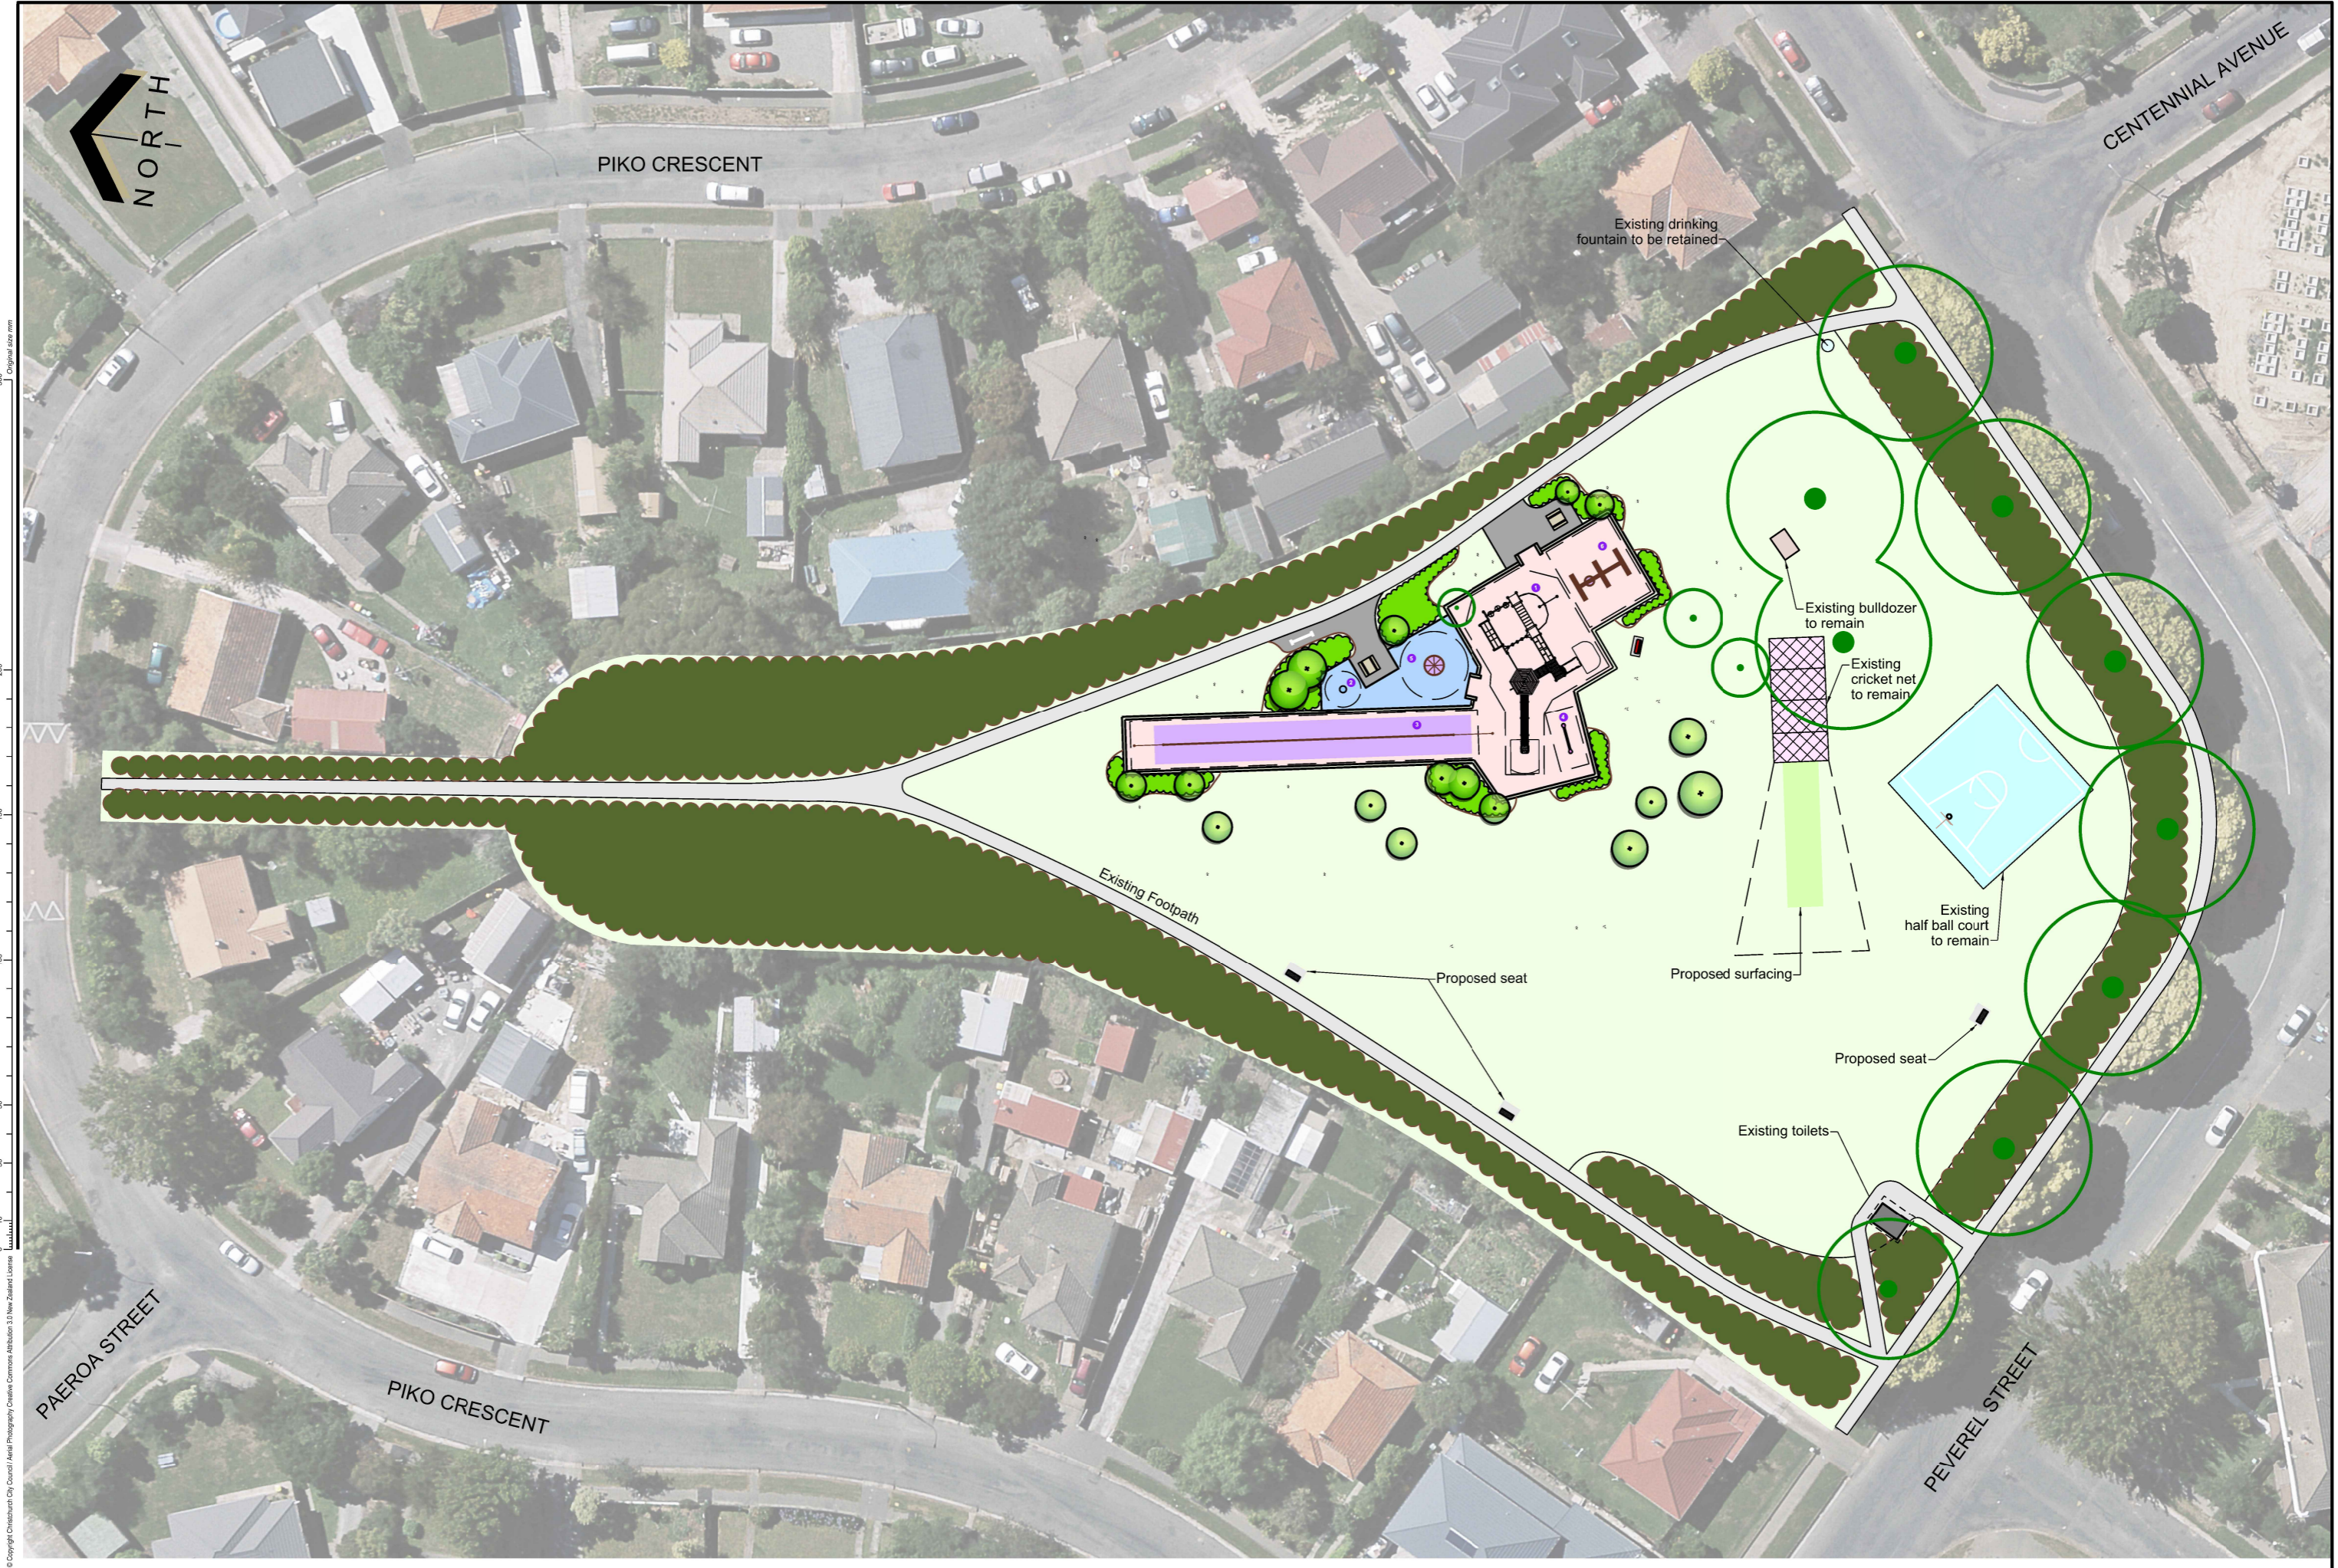

MODULAR PLAY ITEM (TR343)

1

PLEASE CHOOSE BETWEEN THESE TWO OPTIONS

2

A HONEYCOMB SPRINGER

B WOBBLY WOOD BEE ROCKER

30m SINGLE TRAVELLER / FLYING FOX

3

SINGLE SEE-SAW

4

2.95m BIRDS NEST CAROUSEL

5

URBAN MEGA SWING WITH FLYING SAUCER

6

**KEY**

- Existing trees
- Proposed trees
- Existing planting/plant bed
- Proposed planting
- New Softfall area at ground level (Bark Mulch)
- Raised softfall (300mm) (Bark Mulch)
- Lawn Area
- Extent of existing playground to be removed and reinstated in lawn

**NORTH**

Original size mm  
300  
200  
150  
100  
50  
30  
10  
0

© Copyright Christchurch City Council / Aerial Photography Creative Commons Attribution 3.0 New Zealand License  
 0 30 50 100 150 200 300  
 Original size mm