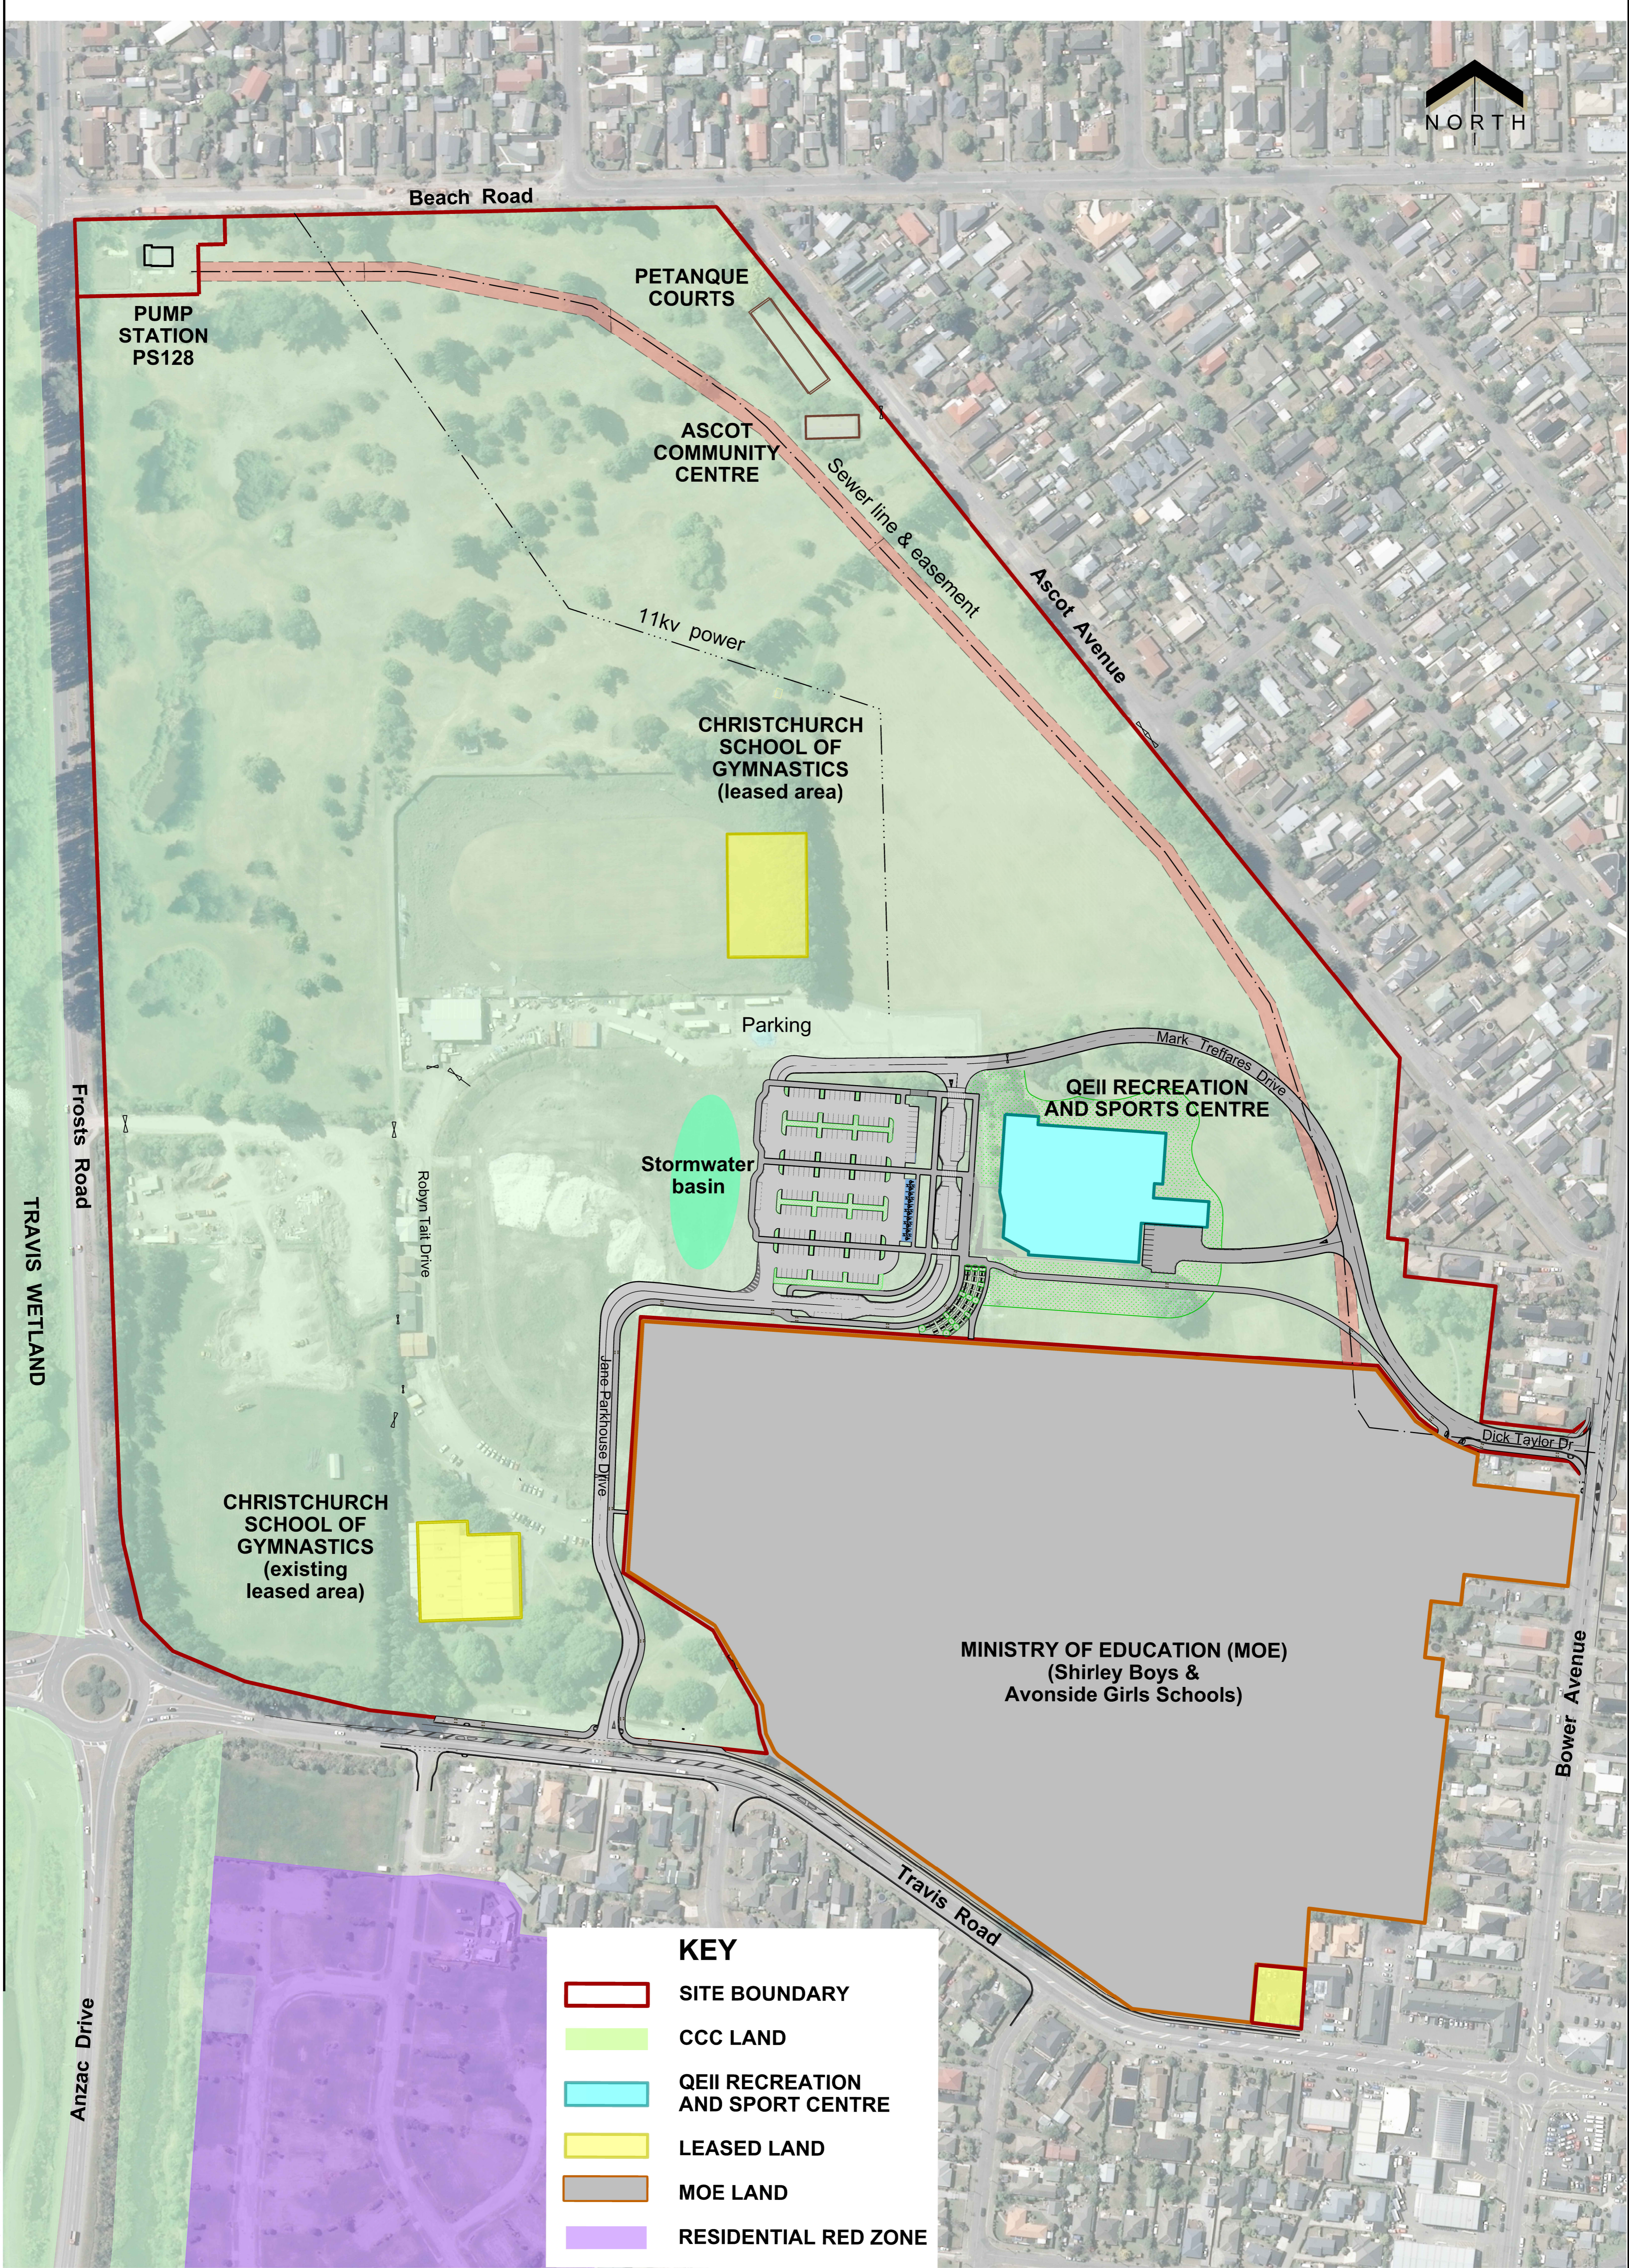

Original size mm
300
200
150
100
50
10
0

KEY	
	SITE BOUNDARY
	CCC LAND
	QEII RECREATION AND SPORT CENTRE
	LEASED LAND
	MOE LAND
	RESIDENTIAL RED ZONE

NOTE
All boundaries and building positions are subject to survey.

SCALE 1:1500 A1
1:3000 A3