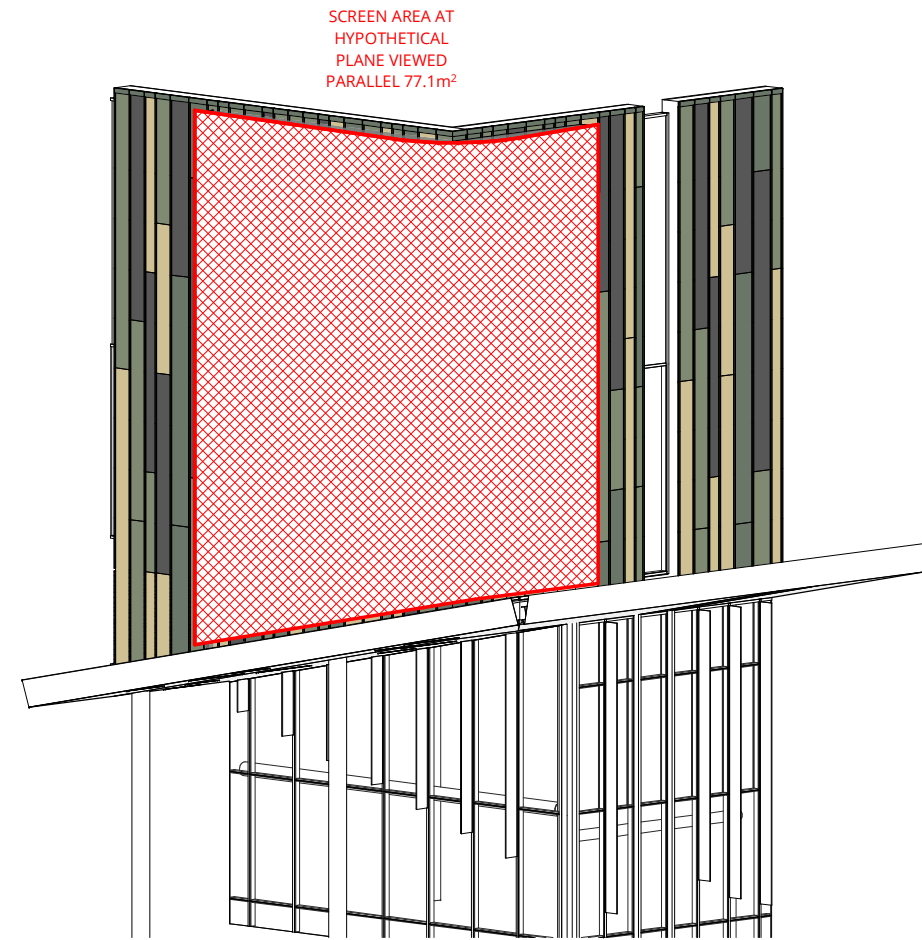

Rev	Description	By	Date

INFORMATION

NOTES

3 CURVED SCREEN - PLAN SHOWING SETUP
A1 SCALE 1:50

1 MAXIMUM SCREEN AREA PARALLEL VIEW
A1 SCALE

2 MAXIMUM SCREEN AREA AXO
A1 SCALE