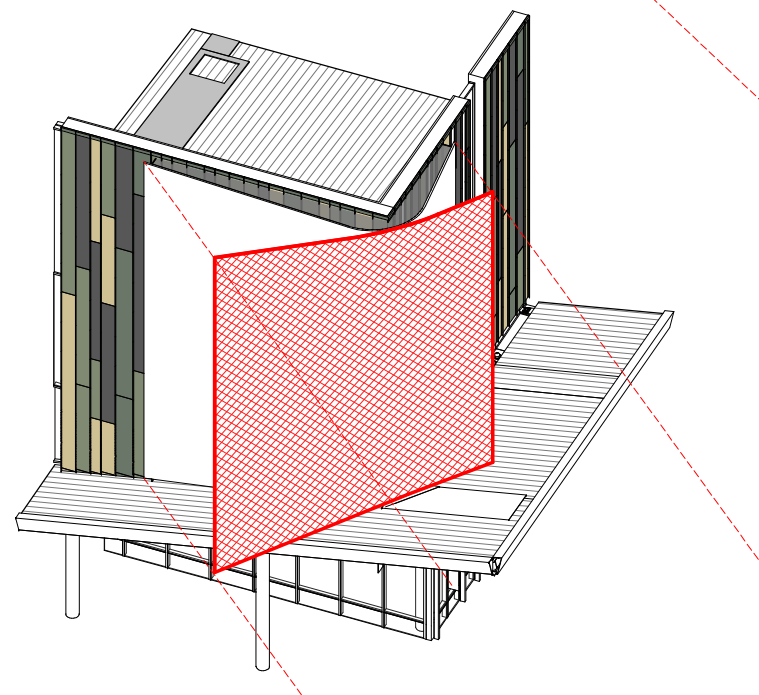

Rev	Description	By	Date

INFORMATION

NOTES

3 CURVED SCREEN - PLAN SHOWING SETUP
A1 SCALE 1:50

1 MAXIMUM SCREEN AREA PARALLEL VIEW
A1 SCALE

2 MAXIMUM SCREEN AREA AXO
A1 SCALE