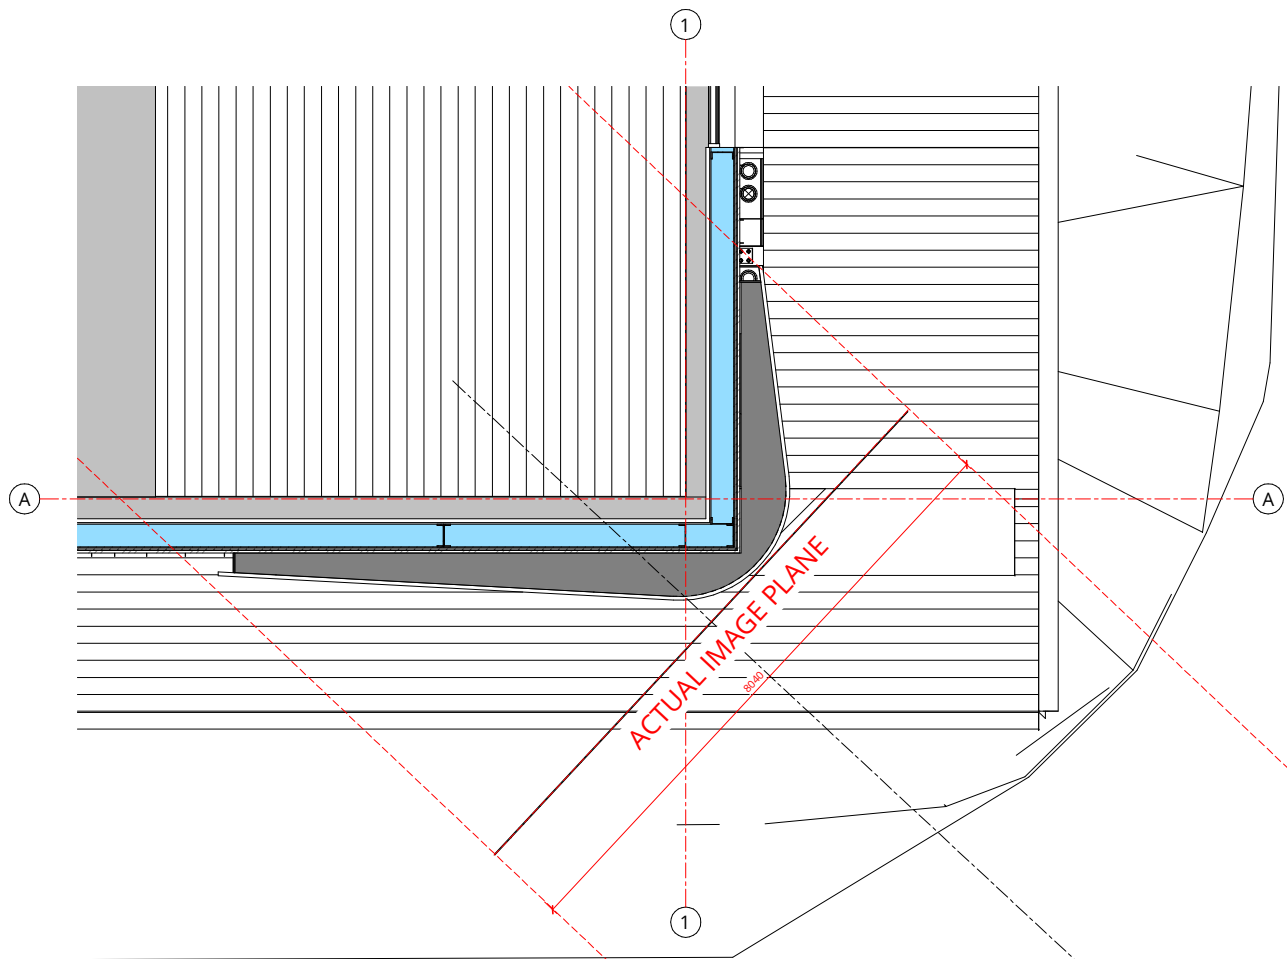

Rev	Description	By	Date

INFORMATION

NOTES

3 CURVED SCREEN - PLAN SHOWING SETUP
A1 SCALE 1:50

1 MAXIMUM SCREEN AREA PARALLEL VIEW
A1 SCALE

2 MAXIMUM SCREEN AREA AXO
A1 SCALE